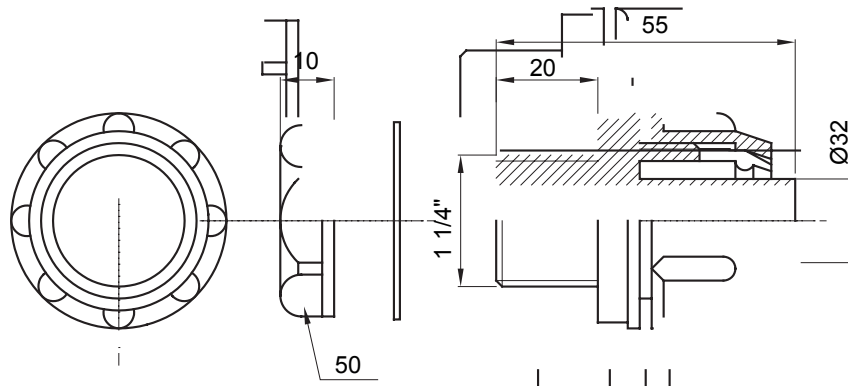

Straight and revolving coupling device for sheath with IP54 protection degree.

Colour	Grey RAL 7035	IP degree	IP54
GAS pitch	1 1/4"	Sheath Ø (mm)	32
Type	Fixed	Electrocod	210

### DIMENSIONAL