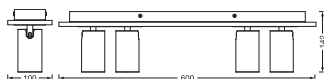

### Dimensions & Weight

Length	600.00 mm
Width	100.00 mm
Height	142.00 mm
Product weight	1480.00 g

DECOR SPOT MERCURY  
4X3.4W927GU10