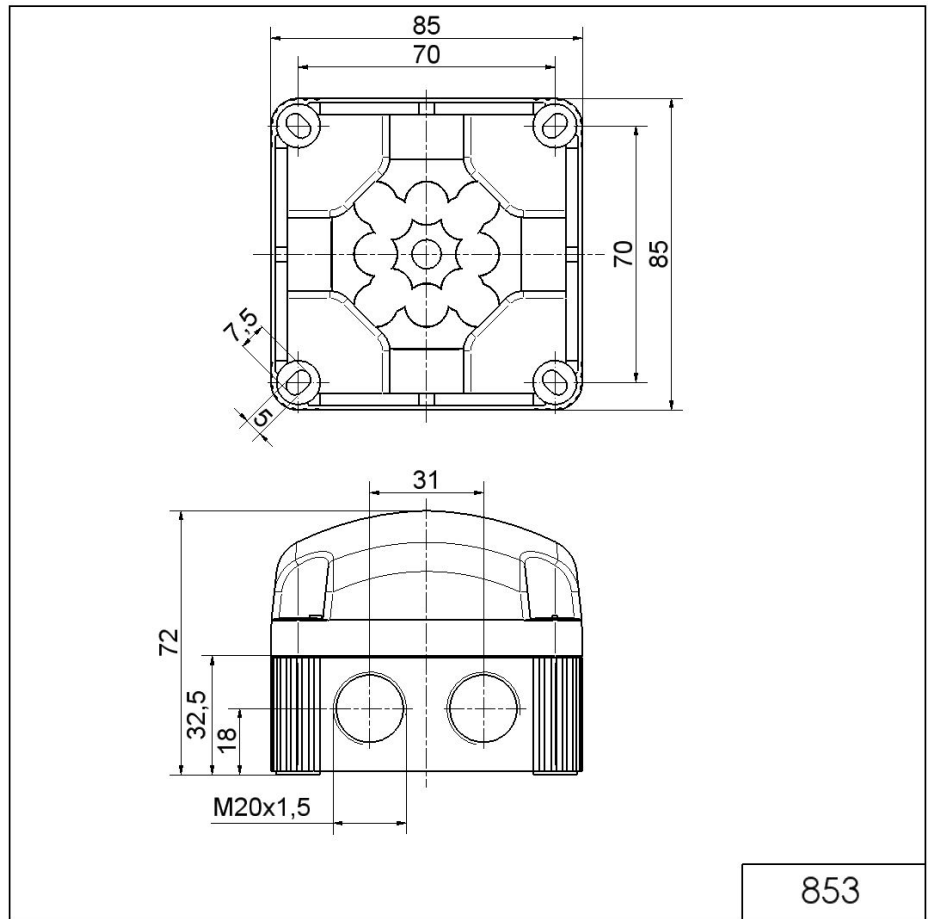

FlexSQUARE / LED EVS Beacon 853

LED EVS Beacon BWM 24VDC YE

DRAWING

! For additional installation and mounting information, refer to the appropriate user guide at www.werma.com. This printed copy is for information only and is subject to alteration.