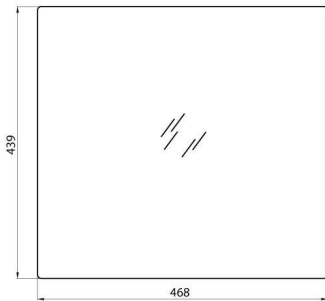

## GW88285

On request

Tempered diffused glass.

Description	Tempered diffused glass	Weight (kg)	2.1
Dimensions (mm)	468x439x4	Electrocod	240

### DIMENSIONAL