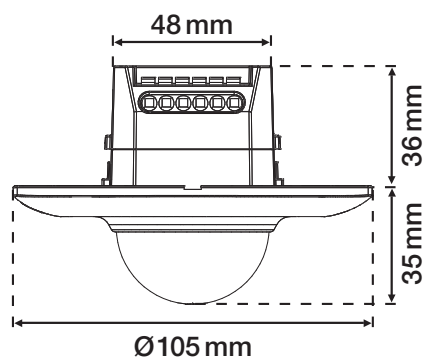

## Detection range

H	A Across	B Towards
2 m	∅ 10 m	∅ 5 m
2.5 m	∅ 12 m	∅ 6 m
3 m	∅ 14 m	∅ 7 m
3.5 m	∅ 16 m	∅ 8 m
4 m	∅ 16 m	∅ 8 m
5 m	∅ 16 m	∅ 8 m
6 m	∅ 16 m	∅ 8 m

230 V

stand-alone

360°

∅ 14 m from  
a height of  
3 m

2 – 6 m

flush-  
mounting  
box

**niko**

## Technical data

Article number	351-25340
Input voltage	230 Vac $\pm$ 10 %, 50 Hz
Detector output	230 V (ON/OFF)
Maximum MCB rating	10 A (limited by national installation rules)
Relay contact	N.O. (max. 10 A)
Maximum load incandescent and halogen lamps ( $\cos\phi=1$ )	2300 W
Maximum load economy lamps (CFLi)	350 W
Maximum load LED lamps 230 V	350 W
Light intensity range	5 lux – 2000 lux
Number of channels	1 channel
Switch-off delay	pulse, 10 s – 20 min
Detection angle	360 °
Detection range (PIR)	$\varnothing$ 14 m from a height of 3 m
Ambient temperature	-20 – +40 °C
Mounting method	flush-mounting box
Mounting height	2 – 6 m
Dimensions visible (HxWxD)	105 x 105 x 35 mm
Dimensions (HxWxD)	105 x 105 x 71 mm
Protection degree	IP20
Marking	CE

## Dimensions