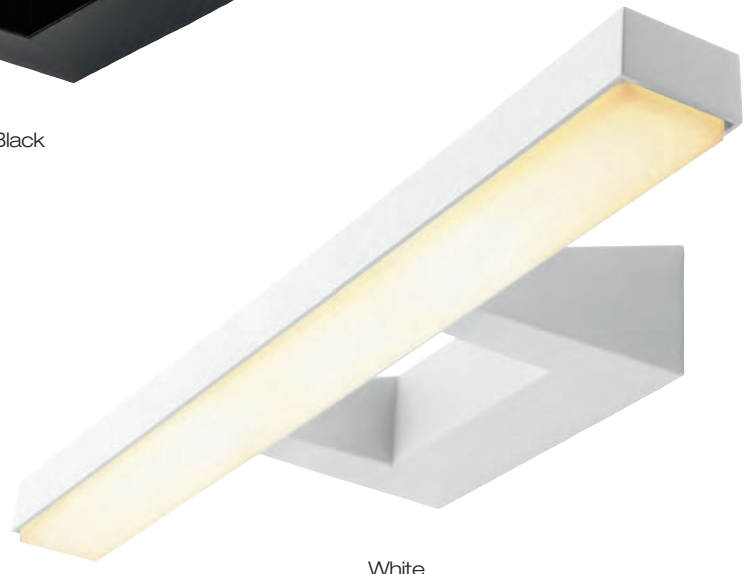

White

INPUT	HERTZ	TEMP	LIFETIME (HRS)	CRI	SDCM	BEAM ANGLE	CLASS	IP
230V	50Hz	0°C to 25°C	L70 50,000	Ra 90	3	110°	2	IP44

CODE	DESCRIPTION	WATTAGE	CCT	LUMENS	LM/W	UGR	TRADE
AKAILED/W/CW	Cool White - White	15W	4000K	1000lm	63lm	30	£74.00
AKAILED/B/CW	Cool White - Black	15W	4000K	1000lm	63lm	30	£74.00
AKAILED/W/WW	Warm White - White	15W	3000K	940lm	59lm	28	£74.00
AKAILED/B/WW	Warm White - Black	15W	3000K	940lm	59lm	28	£74.00