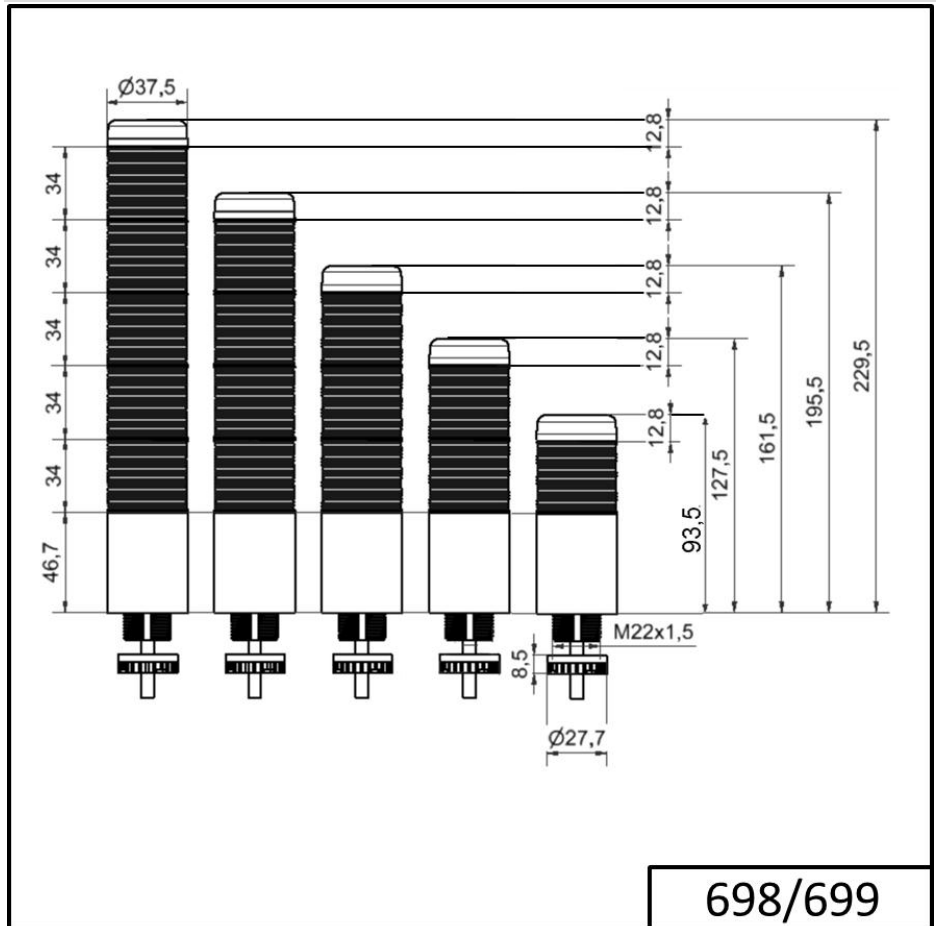

Completely pre-assembled Signal Towers / KOMPAKT 37
K37 cable EM Pulse tone 24VAC/DC BU/GN/Y

DRAWING

! For additional installation and mounting information, refer to the appropriate user guide at www.werma.com. This printed copy is for information only and is subject to alteration.