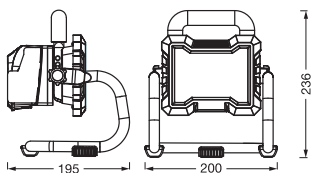

Photometrical data

Luminous flux	1300 lm
Luminous efficacy	86 lm/W
Color temperature	6500 K
Light color (designation)	Cool Daylight
Color rendering index Ra	≥80
Standard deviation of color matching	< 6 sdc _m
Luminous intensity	650 cd
Flickering metric (Pst LM)	<1
Stroboscope effect metric (SVM)	<0.9
Photobiological safety group acc. to EN62778	RG1
Beam angle	100 °

Dimensions & Weight

Length	200.00 mm
Width	195.00 mm
Height	236.00 mm
Product weight	1080.00 g

WORKLIGHT BAT 15W 840
POWER4ALL

Materials & Colors

Product color	Black
Housing color	Black
Body material	Aluminum
Cover material	Acrylonitrile butadiene styrene (ABS)
Glow Wire Test according to IEC 60695-2-12	650 °C
Mercury content	0.0 mg