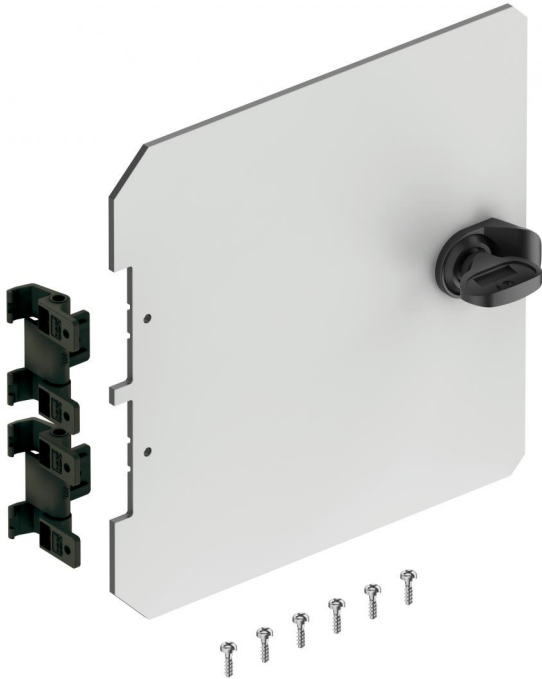

internal door

## GEOS-S IT 3030

### GEOS-S IT 3030

**internal door**

Productnumber: 72200301

Dimensions: 228,5 x 230,5 x 4 mm

Inner door made of insulating material for installation in GEOS cabinets, incl. fixing material and rotary twist lock with key, 3mm double bit, for individual use, e.g. for installation of displays, command and signalling devices, material thickness: 4 mm

### Dimensions

---

|        |          |
|--------|----------|
| Width: | 228.5 mm |
|--------|----------|

---

|         |          |
|---------|----------|
| Length: | 230.5 mm |
|---------|----------|

---