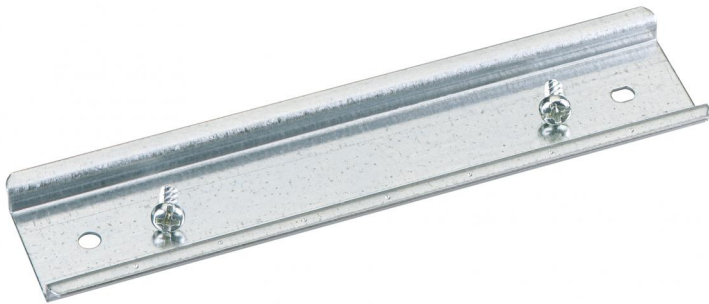

Standard rail

AL NS35-186

AL NS35-186

Standard rail

Productnumber: 16201401

Dimensions: 35 x 186 x 7,5 mm

Standard rail acc. to DIN EN 60715, 35 x 7.5mm

Enclosure type AL 2320

Technical Data

Dimensions

Width:	35 mm
Length:	186 mm
Height:	7.5 mm

Material characteristics

Industry quality:	no
-------------------	----