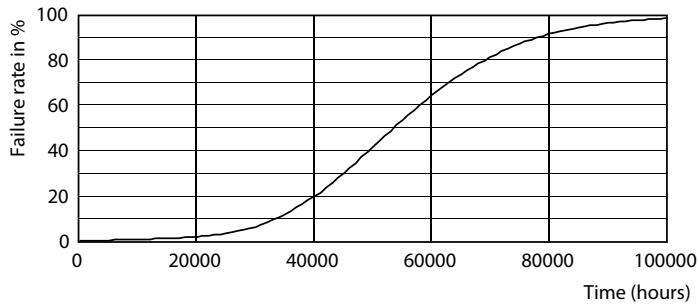

LEDtube MAS 8W G5 1000lm

MASTER LEDtube Mains T5

Photometric data

LEDtube MAS 16,5W G5 2300lm 830

Lifetime

Life Expectancy Diagram

LEDtube 16,5W 50K LumenVsTc

LEDtube 50K FailureRate-LED