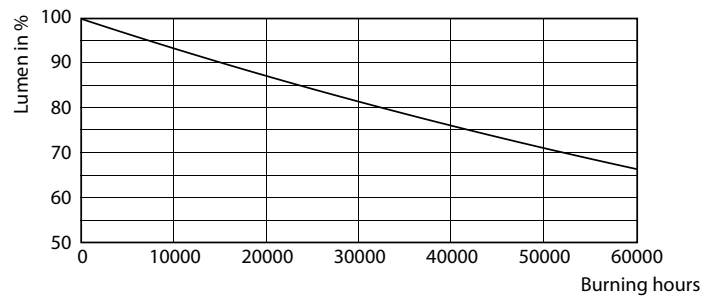

Product data

General information		Operating and electrical	
Cap-Base	G5 [G5]	Input Frequency	50 to 60 Hz
EU RoHS compliant	Yes	Power (Nom)	16.5 W
Nominal Lifetime (Nom)	50000 h	Lamp Current (Max)	180 mA
Switching Cycle	200000X	Lamp Current (Min)	70 mA
Technical Type	16.5-28W	Starting Time (Nom)	0.5 s
		Warm Up Time to 60% Light (Nom)	0.5 s
		Power Factor (Nom)	0.9
		Voltage (Nom)	100-240 V
Light technical		Temperature	
Color Code	830 [CCT of 3000K]	T-Ambient (Max)	45 °C
Beam Angle (Nom)	200 °	T-Ambient (Min)	-20 °C
Luminous Flux (Nom)	2300 lm	T-Storage (Max)	65 °C
Color Designation	White (WH)	T-Storage (Min)	-40 °C
Correlated Color Temperature (Nom)	3000 K	T-Case Maximum (Nom)	70 °C
Luminous Efficacy (rated) (Nom)	139.00 lm/W		
Color Consistency	<6		
Color Rendering Index (Nom)	80		
LLMF At End Of Nominal Lifetime (Nom)	70 %		

LEDtube MAS 8W G5 1000lm

MASTER LEDtube Mains T5

Photometric data

LEDtube MAS 16,5W G5 2300lm 830

Lifetime

Life Expectancy Diagram

LEDtube 16,5W 50K LumenVsTc

LEDtube 50K FailureRate-LED