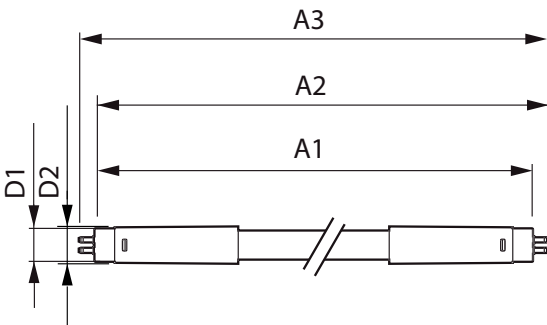

MASTER LEDtube Mains T5

Controls and dimming

Dimmable	No
----------	----

Mechanical and housing

Bulb Finish	Frosted
Bulb Material	Glass
Product Length	1200 mm
Bulb Shape	Tube, double-ended

Approval and application

Energy Saving Product	Yes
Approval Marks	RoHS compliance CE marking KEMA Keur certificate

Energy Consumption kWh/1000 h	17 kWh
-------------------------------	--------

Product data

Full product code	871869978349500
Order product name	MASTER LEDtube 1200mm HE 16.5W 830 T5
EAN/UPC - Product	8718699783495
Order code	929002420908
Numerator - Quantity Per Pack	1
Numerator - Packs per outer box	10
Material Nr. (12NC)	929002420908
Copy Net Weight (Piece)	0.215 kg

Dimensional drawing

MASTER LEDtube 1200mm HE 16.5W 830 T5

Product	D1	D2	A1	A2	A3
MASTER LEDtube 1200mm HE 16.5W 830 T5	15.8 mm	19 mm	1149 mm	1156.1 mm	1163.2 mm

Photometric data

LEDtube MAS 16,5W G5 2300lm 830