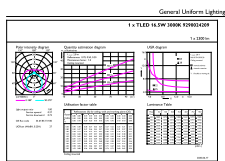

Energy Saving Product	Yes
Approval Marks	RoHS compliance CE marking KEMA Keur certificate

Energy Consumption kWh/1000 h	17 kWh
-------------------------------	--------

Product data

Full product code	871869978349500
Order product name	MASTER LEDtube 1200mm HE 16.5W 830 T5
EAN/UPC - Product	8718699783495
Order code	929002420908
Numerator - Quantity Per Pack	1
Numerator - Packs per outer box	10
Material Nr. (12NC)	929002420908
Copy Net Weight (Piece)	0.215 kg

Dimensional drawing

MASTER LEDtube 1200mm HE 16.5W 830 T5

Product	D1	D2	A1	A2	A3
MASTER LEDtube 1200mm HE 16.5W 830 T5	15.8 mm	19 mm	1149 mm	1156.1 mm	1163.2 mm

Photometric data

LEDtube MAS 16,5W G5 2300lm 830