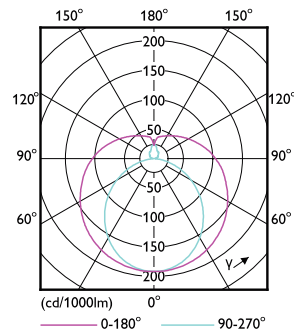

Energy Saving Product	Yes
Approval Marks	RoHS compliance CE marking KEMA Keur certificate

Energy Consumption kWh/1000 h	17 kWh
-------------------------------	--------

Product data

Full product code	871869978349500
Order product name	MASTER LEDtube 1200mm HE 16.5W 830 T5
EAN/UPC - Product	8718699783495
Order code	929002420908
Numerator - Quantity Per Pack	1
Numerator - Packs per outer box	10
Material Nr. (12NC)	929002420908
Copy Net Weight (Piece)	0.215 kg

Dimensional drawing

MASTER LEDtube 1200mm HE 16.5W 830 T5

Product	D1	D2	A1	A2	A3
MASTER LEDtube 1200mm HE 16.5W 830 T5	15.8 mm	19 mm	1149 mm	1156.1 mm	1163.2 mm

Photometric data

LEDtube MAS 16,5W G5 2300lm 830

LEDtube MAS 8W G5 1000lm

MASTER LEDtube Mains T5

Photometric data

LEDtube MAS 16,5W G5 2300lm 830

Lifetime

Life Expectancy Diagram

LEDtube 16,5W 50K LumenVsTc

LEDtube 50K FailureRate-LED