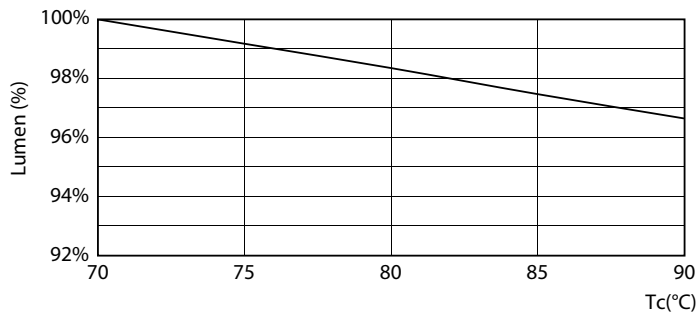

Product data

General information		Operating and electrical	
Cap-Base	G5 [G5]	Input Frequency	50 to 60 Hz
EU RoHS compliant	Yes	Power (Nom)	16.5 W
Nominal Lifetime (Nom)	50000 h	Lamp Current (Max)	180 mA
Switching Cycle	200000X	Lamp Current (Min)	70 mA
Technical Type	16.5-28W	Starting Time (Nom)	0.5 s
		Warm Up Time to 60% Light (Nom)	0.5 s
		Power Factor (Nom)	0.9
		Voltage (Nom)	100-240 V
Light technical		Temperature	
Color Code	830 [CCT of 3000K]	T-Ambient (Max)	45 °C
Beam Angle (Nom)	200 °	T-Ambient (Min)	-20 °C
Luminous Flux (Nom)	2300 lm	T-Storage (Max)	65 °C
Color Designation	White (WH)	T-Storage (Min)	-40 °C
Correlated Color Temperature (Nom)	3000 K	T-Case Maximum (Nom)	70 °C
Luminous Efficacy (rated) (Nom)	139.00 lm/W		
Color Consistency	<6		
Color Rendering Index (Nom)	80		
LLMF At End Of Nominal Lifetime (Nom)	70 %		

LEDtube MAS 8W G5 1000lm

MASTER LEDtube Mains T5

Photometric data

LEDtube MAS 16,5W G5 2300lm 830

Lifetime

Life Expectancy Diagram

LEDtube 16,5W 50K LumenVsTc

LEDtube 50K FailureRate-LED