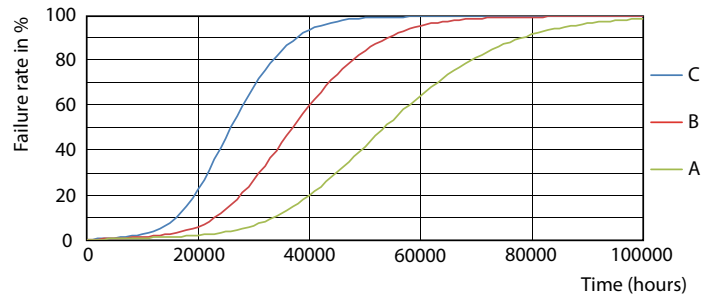

LEDtube MAS 8W G5 1000lm

MASTER LEDtube Mains T5

Photometric data

LEDtube MAS 16,5W G5 2300lm 830

Lifetime

Life Expectancy Diagram

LEDtube 16,5W 50K LumenVsTc

LEDtube 50K FailureRate-LED