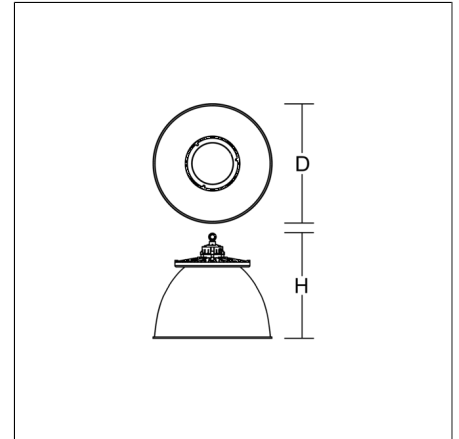

Highbay luminaires
4051859729617
D 570, H 509

Ceiling mounting, Suspension cable/chain,
Wall (surface)
deep black, matt (RAL 9005)

Round highbay luminaire for chain or cable suspension. Robust housing made of die-cast aluminium with eye ring, powder coated. Vertical cooling ribs ensure constant heat dissipation for optimal thermal management. Diffuser made of clear, non-reflecting, single pane safety glass (toughened glass). Refractor: PMMA, transparent. Primary light control with high-performance wide-area LEDs and reflector made of plastic (PMMA) for optimum glare limitation: UGR ≤ 19 . Easy to install thanks to 1-point suspension. Suitable for chain or steel cable suspension (to be provided on site). With power cord (1.5 m). Ceiling- and wall-mounting bracket available as accessory. Luminaire with limited surface temperature in accordance with EN 60598-2-24 for use in environments in which a deposit of conductive dust on the luminaire can be expected. Qualified for use in the food and drink industry.

Product specifications

Diameter D	570 mm
Height H	509 mm
Weight	5.28 kg
Light source	LED
Colour temperature	4000 K
Rated luminous flux	21500 lm
System power	165 W
System efficiency	130 lm/W
Glare evaluation UGR (4H 8H)	15
Beam angle	down 69° up 152°
Rated life	50000 h (L80/B10)
Colour rendering index (CRI)	80
Colour tolerance	5
Photobiological safety according to EN 62471	Risk group 1
Driver	Converter
Control	on/off
Voltage	230 - 240 V / 50 Hz, 60 Hz
Luminaires on B10A fuse	2
Luminaires on B16A fuse	4
Luminaires on C10A fuse	4
Luminaires on C16A fuse	7
Inrush current / Inrush current duration	75 A / 200 μ s
CIE Flux Code / CEN Flux Code	88 97 99 94 100
Type of protection	IP 65
Protection class	I
Filament test	650°C - 30 seconds
Impact resistance	IK03
Ambient temperature	-30 °C ... + 50 °C
Safety marks	D-mark
Conformity mark	CE