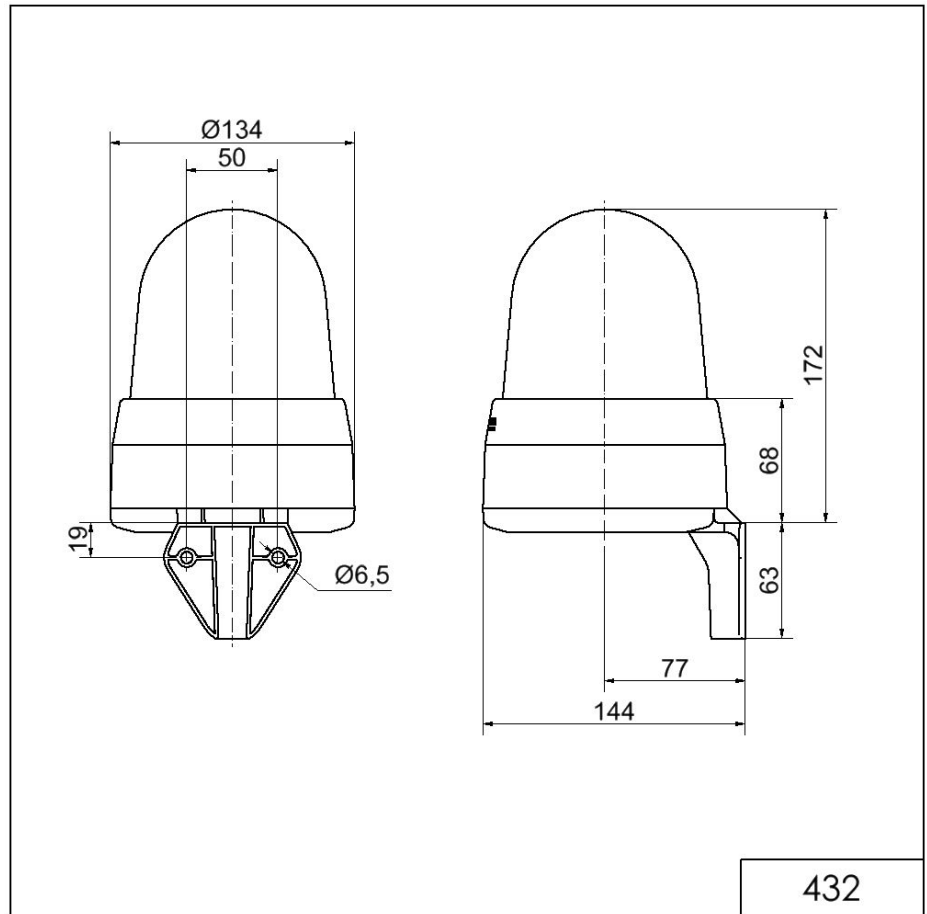

Midi / LED/Multi-Tone Sounder 432

LED Siren WM 32 tne 24VAC/DC YE

DRAWING

! For additional installation and mounting information, refer to the appropriate user guide at www.werma.com. This printed copy is for information only and is subject to alteration.