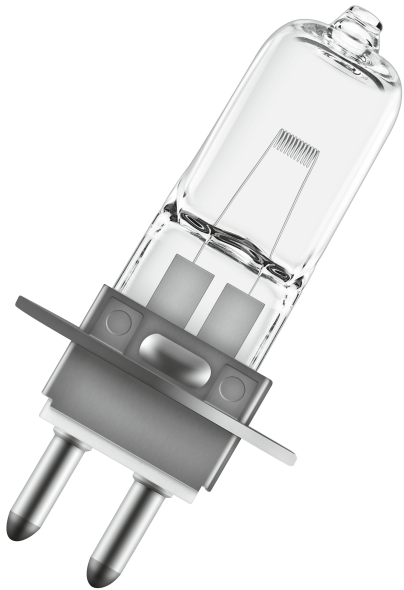

## 64251 HLX

Low-voltage halogen lamps without reflector | Low-voltage halogen lamps without reflector

### Photometrical data

Luminous flux	500 lm
Luminous efficacy	25 lm/W
Color temperature	3200 K
Light color	32

### Dimensions & Weight

Overall length	40.00 mm
Light center length (LCL)	14,0 mm
Diameter	9,0 mm
Product weight	4.7 g