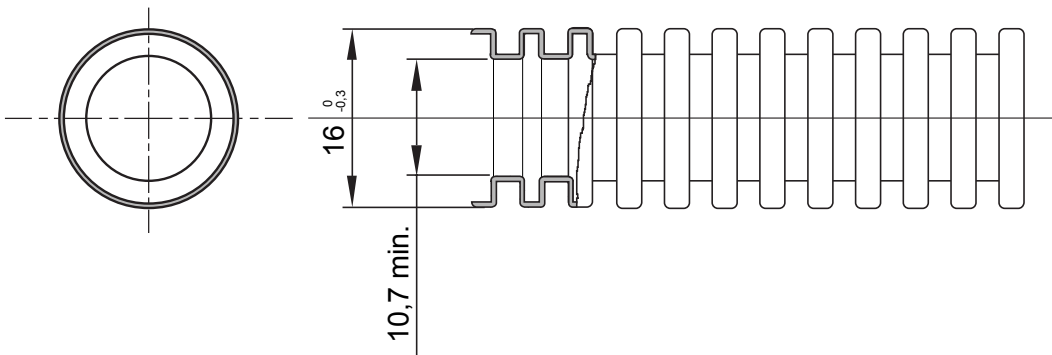

## DX10132R

FK Range

Light pliable conduits FK9 range, made of PVC, classification 22212, available in six diameters, from 16 to 50 mm, with or without cable puller, colour grey RAL 7035. Suitable for electrical and/or data transmission systems. Recommended for concealed installation in vertical walls or ceilings. The FK9 conduits comply with the standards EN 61386-1 and EN 61386-22.

Colour	Grey RAL 7035	Material	PVC
Type	with cable puller	Conduits Ø (mm)	32
Glow Wire Test	960 °C	Resistance to compression	2 (Light - 320 N)
Resistance to impact	2 (Light - 320 N)	Resistance to bending	2 (Pliable)
Electrical characteristics	2 (With electrical insulating characteristics)	Protection against ingress of solid objects without accessories	0
Protection against ingress of water	0	Resistance against corrosion	Not applicable to plastic conduit systems
Fire resistance	1 (Non-flame propagating)	Protection against ingress of solid objects with GF coupling	4
Standard	EN 61386-1 EN 61386-22	Classification	22212

### DIMENSIONAL