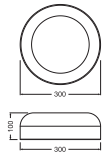

Product features

- Housing material: bamboo paper
- Textile cable

TECHNICAL DATA

Electrical data

| | |
|-------------------------------|---------------|
| Nominal wattage | 12.00 W |
| Nominal voltage | 220...240 V |
| Mains frequency | 50...60 Hz |
| Nominal current | 80.000 mA |
| Inrush current | 0.03 A |
| Inrush current time T_{h50} | 100 μ s |
| Power factor λ | > 0.5 |
| Total harmonic distortion | < 70 % |
| Protection class | II |
| Operating mode | Mains voltage |

Photometrical data

| | |
|--|---------------------------|
| Luminous flux | 400 lm |
| Total luminous flux of contained light sources | 1200 lm |
| Luminous efficacy | 33 lm/W |
| Color temperature | 3000 K |
| Light color (designation) | Warm White |
| Color rendering index Ra | > 80 |
| Standard deviation of color matching | ≤ 6 sdc _m |
| Flickering metric (Pst LM) | ≤ 1 |
| Stroboscope effect metric (SVM) | ≤ 0.4 |
| Photobiological safety group acc. to EN62778 | RG0 |
| Beam angle | 115 ° |

Dimensions & Weight

| | |
|----------------|-----------|
| Diameter | 300.00 mm |
| Height | 100.00 mm |
| Product weight | 450.00 g |

DECOR BAMBOO PAPER CLG 300
12W 830

Materials & Colors

| | |
|--|--------------------|
| Product color | Brown |
| Housing color | Brown |
| Body material | Bamboo paper Steel |
| Cover material | Polycarbonate (PC) |
| Glow Wire Test according to IEC 60695-2-12 | 650 °C |