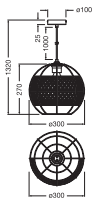

Photometrical data

Photobiological safety group acc. to EN62778	RG0
--	-----

Dimensions & Weight

Diameter	300.00 mm
Height	1320.00 mm
Product weight	805.00 g

DECOR CAGE GLOBE PENDANT
E27 BK

Materials & Colors