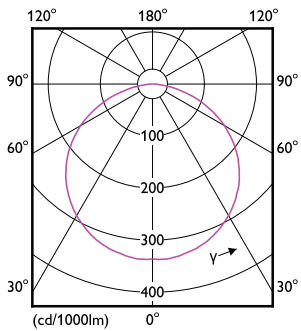

Corepro LED Strip

Initial chromaticity	(0.3090, 0.3230) 5SDCM
Power consumption tolerance	+/-10%
Over Time Performance (IEC Compliant)	
Median useful life L70B50	35,000 hour(s)
Product Data	
Order product name	CorePro LEDstrip 2.3W865 300LM/M 5M
Full product name	CorePro LEDstrip 2.3W865 300LM/M 5M

Full product code	871951434406800
Order code	929002695002
Material Nr. (12NC)	929002695002
Numerator - Quantity Per Pack	1
EAN/UPC - Product/Case	8719514344068
Numerator - Packs per outer box	10
EAN/UPC - Case	8719514344075

Dimensional drawing

Photometric data

Light Distribution Diagram - CorePro LEDstrip 2.3W865 300LM/M 5M