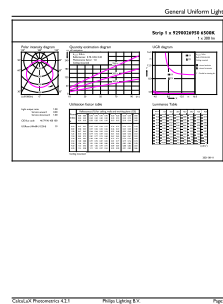

General uniform lighting - CorePro LEDstrip 2.3W865 300LM/M 5M

Corepro LED Strip

Initial chromaticity	(0.3090, 0.3230) 5SDCM
Power consumption tolerance	+/-10%
Over Time Performance (IEC Compliant)	
Median useful life L70B50	35,000 hour(s)
Product Data	
Order product name	CorePro LEDstrip 2.3W865 300LM/M 5M
Full product name	CorePro LEDstrip 2.3W865 300LM/M 5M

Full product code	871951434406800
Order code	929002695002
Material Nr. (12NC)	929002695002
Numerator - Quantity Per Pack	1
EAN/UPC - Product/Case	8719514344068
Numerator - Packs per outer box	10
EAN/UPC - Case	8719514344075

Dimensional drawing

Photometric data