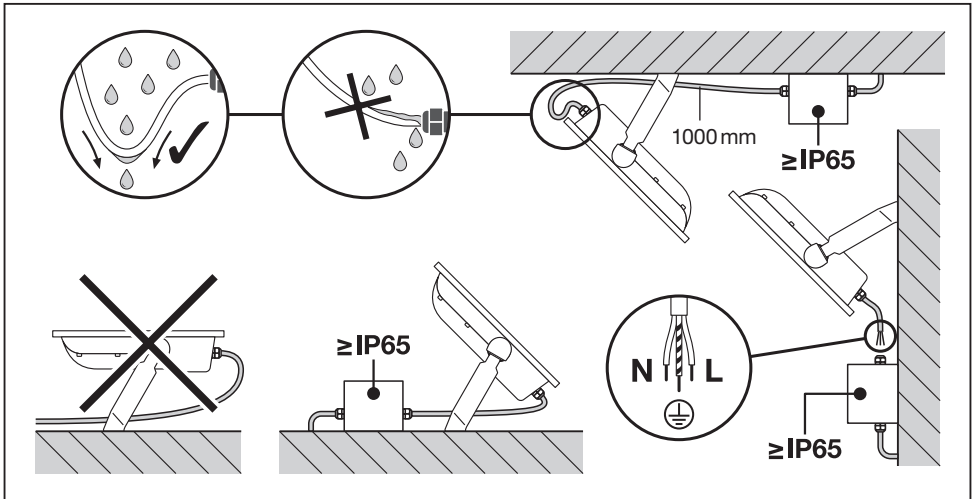

RoHS

C10449057
G11084102
03.09.19

LEDVANCE GmbH
Steinerne Furt 62
86167 Augsburg, Germany
www.ledvance.com