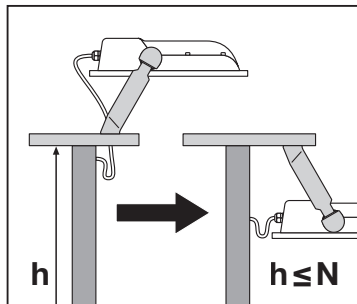

EAN	IP	IK	∠	R_a	Temp. (°C)	PF	⊞
FLOOD LED 10W/3000K BK 100DEG IP65	4058075097360	65	07	100°	≥ 80	-20...+50	> 0.9	0.4 kg
FLOOD LED 10W/3000K WT 100DEG IP65	4058075097384	65	07	100°	≥ 80	-20...+50	> 0.9	0.4 kg
FLOOD LED 10W/4000K BK 100DEG IP65	4058075097407	65	07	100°	≥ 80	-20...+50	> 0.9	0.4 kg
FLOOD LED 10W/4000K WT 100DEG IP65	4058075097421	65	07	100°	≥ 80	-20...+50	> 0.9	0.4 kg
FLOOD LED 20W/3000K BK 100DEG IP65	4058075097445	65	07	100°	≥ 80	-20...+50	> 0.9	0.6 kg
FLOOD LED 20W/3000K WT 100DEG IP65	4058075097469	65	07	100°	≥ 80	-20...+50	> 0.9	0.6 kg
FLOOD LED 20W/4000K BK 100DEG IP65	4058075097483	65	07	100°	≥ 80	-20...+50	> 0.9	0.6 kg
FLOOD LED 20W/4000K WT 100DEG IP65	4058075097506	65	07	100°	≥ 80	-20...+50	> 0.9	0.6 kg
FLOOD LED 20W/6500K BK 100DEG IP65	4058075097520	65	07	100°	≥ 80	-20...+50	> 0.9	0.6 kg
FLOOD LED 20W/6500K WT 100DEG IP65	4058075097544	65	07	100°	≥ 80	-20...+50	> 0.9	0.6 kg
FLOOD LED 30W/3000K BK 100DEG IP65	4058075251366	65	07	100°	≥ 80	-20...+50	> 0.9	0.6 kg
FLOOD LED 30W/3000K WT 100DEG IP65	4058075251427	65	07	100°	≥ 80	-20...+50	> 0.9	0.6 kg
FLOOD LED 30W/4000K BK 100DEG IP65	4058075251380	65	07	100°	≥ 80	-20...+50	> 0.9	0.6 kg
FLOOD LED 30W/4000K WT 100DEG IP65	4058075251441	65	07	100°	≥ 80	-20...+50	> 0.9	0.6 kg
FLOOD LED 30W/6500K BK 100DEG IP65	4058075251403	65	07	100°	≥ 80	-20...+50	> 0.9	0.6 kg
FLOOD LED 30W/6500K WT 100DEG IP65	4058075251465	65	07	100°	≥ 80	-20...+50	> 0.9	0.6 kg
FLOOD LED 50W/3000K BK 100DEG IP65	4058075097568	65	07	100°	≥ 80	-20...+50	> 0.9	0.9 kg
FLOOD LED 50W/3000K WT 100DEG IP65	4058075097582	65	07	100°	≥ 80	-20...+50	> 0.9	0.9 kg
FLOOD LED 50W/4000K BK 100DEG IP65	4058075097605	65	07	100°	≥ 80	-20...+50	> 0.9	0.9 kg
FLOOD LED 50W/4000K WT 100DEG IP65	4058075097629	65	07	100°	≥ 80	-20...+50	> 0.9	0.9 kg
FLOOD LED 50W/6500K BK 100DEG IP65	4058075097643	65	07	100°	≥ 80	-20...+50	> 0.9	0.9 kg
FLOOD LED 50W/6500K WT 100DEG IP65	4058075097667	65	07	100°	≥ 80	-20...+50	> 0.9	0.9 kg
FLOOD LED 70W/3000K BK 100DEG IP65	4058075352131	65	08	100°	≥ 80	-20...+50	> 0.9	2.8 kg
FLOOD LED 70W/4000K BK 100DEG IP65	4058075251342	65	08	100°	≥ 80	-20...+50	> 0.9	2.8 kg
FLOOD LED 70W/6500K BK 100DEG IP65	4058075251359	65	08	100°	≥ 80	-20...+50	> 0.9	2.8 kg
FLOOD LED 90W/3000K BK 100DEG IP65	4058075352148	65	08	100°	≥ 80	-20...+50	> 0.9	2.8 kg
FLOOD LED 90W/4000K BK 100DEG IP65	4058075097681	65	08	100°	≥ 80	-20...+50	> 0.9	2.8 kg
FLOOD LED 90W/6500K BK 100DEG IP65	4058075097698	65	08	100°	≥ 80	-20...+50	> 0.9	2.8 kg
FLOOD LED 135W/3000K BK 100DEG IP65	4058075352155	65	08	100°	≥ 80	-20...+50	> 0.9	4.0 kg
FLOOD LED 135W/4000K BK 100DEG IP65	4058075097704	65	08	100°	≥ 80	-20...+50	> 0.9	4.0 kg
FLOOD LED 135W/6500K BK 100DEG IP65	4058075097711	65	08	100°	≥ 80	-20...+50	> 0.9	4.0 kg
FLOOD LED 180W/3000K BK 100DEG IP65	4058075352162	65	08	100°	≥ 80	-20...+50	> 0.9	4.9 kg
FLOOD LED 180W/4000K BK 100DEG IP65	4058075097728	65	08	100°	≥ 80	-20...+50	> 0.9	4.9 kg
FLOOD LED 180W/6500K BK 100DEG IP65	4058075097735	65	08	100°	≥ 80	-20...+50	> 0.9	4.9 kg

	⊞ m²	N
10W	0.014 m²	<5 m
20W	0.018 m²	<5 m
30W	0.021 m²	<5 m
50W	0.028 m²	<5 m
70W	0.060 m²	<12 m
90W	0.060 m²	<12 m
135W	0.081 m²	<12 m
180W	0.105 m²	<12 m