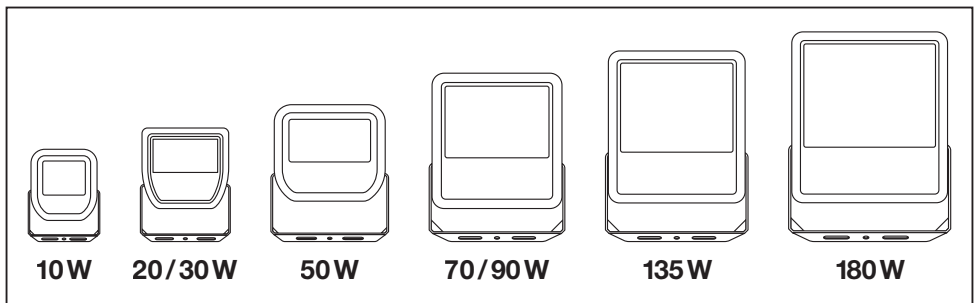

EAN	IP	IK	∠	R_a	Temp. (°C)	PF	⊞
FLOOD LED 10W/3000K BK 100DEG IP65	4058075097360	65	07	100°	≥ 80	-20...+50	> 0.9	0.4 kg
FLOOD LED 10W/3000K WT 100DEG IP65	4058075097384	65	07	100°	≥ 80	-20...+50	> 0.9	0.4 kg
FLOOD LED 10W/4000K BK 100DEG IP65	4058075097407	65	07	100°	≥ 80	-20...+50	> 0.9	0.4 kg
FLOOD LED 10W/4000K WT 100DEG IP65	4058075097421	65	07	100°	≥ 80	-20...+50	> 0.9	0.4 kg
FLOOD LED 20W/3000K BK 100DEG IP65	4058075097445	65	07	100°	≥ 80	-20...+50	> 0.9	0.6 kg
FLOOD LED 20W/3000K WT 100DEG IP65	4058075097469	65	07	100°	≥ 80	-20...+50	> 0.9	0.6 kg
FLOOD LED 20W/4000K BK 100DEG IP65	4058075097483	65	07	100°	≥ 80	-20...+50	> 0.9	0.6 kg
FLOOD LED 20W/4000K WT 100DEG IP65	4058075097506	65	07	100°	≥ 80	-20...+50	> 0.9	0.6 kg
FLOOD LED 20W/6500K BK 100DEG IP65	4058075097520	65	07	100°	≥ 80	-20...+50	> 0.9	0.6 kg
FLOOD LED 20W/6500K WT 100DEG IP65	4058075097544	65	07	100°	≥ 80	-20...+50	> 0.9	0.6 kg
FLOOD LED 30W/3000K BK 100DEG IP65	4058075251366	65	07	100°	≥ 80	-20...+50	> 0.9	0.6 kg
FLOOD LED 30W/3000K WT 100DEG IP65	4058075251427	65	07	100°	≥ 80	-20...+50	> 0.9	0.6 kg
FLOOD LED 30W/4000K BK 100DEG IP65	4058075251380	65	07	100°	≥ 80	-20...+50	> 0.9	0.6 kg
FLOOD LED 30W/4000K WT 100DEG IP65	4058075251441	65	07	100°	≥ 80	-20...+50	> 0.9	0.6 kg
FLOOD LED 30W/6500K BK 100DEG IP65	4058075251403	65	07	100°	≥ 80	-20...+50	> 0.9	0.6 kg
FLOOD LED 30W/6500K WT 100DEG IP65	4058075251465	65	07	100°	≥ 80	-20...+50	> 0.9	0.6 kg
FLOOD LED 50W/3000K BK 100DEG IP65	4058075097568	65	07	100°	≥ 80	-20...+50	> 0.9	0.9 kg
FLOOD LED 50W/3000K WT 100DEG IP65	4058075097582	65	07	100°	≥ 80	-20...+50	> 0.9	0.9 kg
FLOOD LED 50W/4000K BK 100DEG IP65	4058075097605	65	07	100°	≥ 80	-20...+50	> 0.9	0.9 kg
FLOOD LED 50W/4000K WT 100DEG IP65	4058075097629	65	07	100°	≥ 80	-20...+50	> 0.9	0.9 kg
FLOOD LED 50W/6500K BK 100DEG IP65	4058075097643	65	07	100°	≥ 80	-20...+50	> 0.9	0.9 kg
FLOOD LED 50W/6500K WT 100DEG IP65	4058075097667	65	07	100°	≥ 80	-20...+50	> 0.9	0.9 kg
FLOOD LED 70W/3000K BK 100DEG IP65	4058075352131	65	08	100°	≥ 80	-20...+50	> 0.9	2.8 kg
FLOOD LED 70W/4000K BK 100DEG IP65	4058075251342	65	08	100°	≥ 80	-20...+50	> 0.9	2.8 kg
FLOOD LED 70W/6500K BK 100DEG IP65	4058075251359	65	08	100°	≥ 80	-20...+50	> 0.9	2.8 kg
FLOOD LED 90W/3000K BK 100DEG IP65	4058075352148	65	08	100°	≥ 80	-20...+50	> 0.9	2.8 kg
FLOOD LED 90W/4000K BK 100DEG IP65	4058075097681	65	08	100°	≥ 80	-20...+50	> 0.9	2.8 kg
FLOOD LED 90W/6500K BK 100DEG IP65	4058075097698	65	08	100°	≥ 80	-20...+50	> 0.9	2.8 kg
FLOOD LED 135W/3000K BK 100DEG IP65	4058075352155	65	08	100°	≥ 80	-20...+50	> 0.9	4.0 kg
FLOOD LED 135W/4000K BK 100DEG IP65	4058075097704	65	08	100°	≥ 80	-20...+50	> 0.9	4.0 kg
FLOOD LED 135W/6500K BK 100DEG IP65	4058075097711	65	08	100°	≥ 80	-20...+50	> 0.9	4.0 kg
FLOOD LED 180W/3000K BK 100DEG IP65	4058075352162	65	08	100°	≥ 80	-20...+50	> 0.9	4.9 kg
FLOOD LED 180W/4000K BK 100DEG IP65	4058075097728	65	08	100°	≥ 80	-20...+50	> 0.9	4.9 kg
FLOOD LED 180W/6500K BK 100DEG IP65	4058075097735	65	08	100°	≥ 80	-20...+50	> 0.9	4.9 kg

	⊞ m²	N
10W	0.014 m²	<5 m
20W	0.018 m²	<5 m
30W	0.021 m²	<5 m
50W	0.028 m²	<5 m
70W	0.060 m²	<12 m
90W	0.060 m²	<12 m
135W	0.081 m²	<12 m
180W	0.105 m²	<12 m