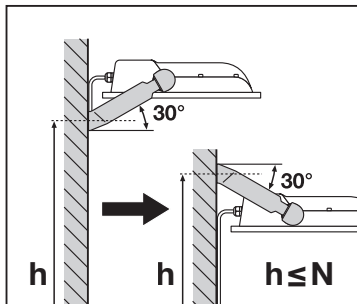

EAN	IP	IK	∠	R_a	Temp. (°C)	PF	⊞
FLOOD LED 10W/3000K BK 100DEG IP65	4058075097360	65	07	100°	≥ 80	-20...+50	> 0.9	0.4 kg
FLOOD LED 10W/3000K WT 100DEG IP65	4058075097384	65	07	100°	≥ 80	-20...+50	> 0.9	0.4 kg
FLOOD LED 10W/4000K BK 100DEG IP65	4058075097407	65	07	100°	≥ 80	-20...+50	> 0.9	0.4 kg
FLOOD LED 10W/4000K WT 100DEG IP65	4058075097421	65	07	100°	≥ 80	-20...+50	> 0.9	0.4 kg
FLOOD LED 20W/3000K BK 100DEG IP65	4058075097445	65	07	100°	≥ 80	-20...+50	> 0.9	0.6 kg
FLOOD LED 20W/3000K WT 100DEG IP65	4058075097469	65	07	100°	≥ 80	-20...+50	> 0.9	0.6 kg
FLOOD LED 20W/4000K BK 100DEG IP65	4058075097483	65	07	100°	≥ 80	-20...+50	> 0.9	0.6 kg
FLOOD LED 20W/4000K WT 100DEG IP65	4058075097506	65	07	100°	≥ 80	-20...+50	> 0.9	0.6 kg
FLOOD LED 20W/6500K BK 100DEG IP65	4058075097520	65	07	100°	≥ 80	-20...+50	> 0.9	0.6 kg
FLOOD LED 20W/6500K WT 100DEG IP65	4058075097544	65	07	100°	≥ 80	-20...+50	> 0.9	0.6 kg
FLOOD LED 30W/3000K BK 100DEG IP65	4058075251366	65	07	100°	≥ 80	-20...+50	> 0.9	0.6 kg
FLOOD LED 30W/3000K WT 100DEG IP65	4058075251427	65	07	100°	≥ 80	-20...+50	> 0.9	0.6 kg
FLOOD LED 30W/4000K BK 100DEG IP65	4058075251380	65	07	100°	≥ 80	-20...+50	> 0.9	0.6 kg
FLOOD LED 30W/4000K WT 100DEG IP65	4058075251441	65	07	100°	≥ 80	-20...+50	> 0.9	0.6 kg
FLOOD LED 30W/6500K BK 100DEG IP65	4058075251403	65	07	100°	≥ 80	-20...+50	> 0.9	0.6 kg
FLOOD LED 30W/6500K WT 100DEG IP65	4058075251465	65	07	100°	≥ 80	-20...+50	> 0.9	0.6 kg
FLOOD LED 50W/3000K BK 100DEG IP65	4058075097568	65	07	100°	≥ 80	-20...+50	> 0.9	0.9 kg
FLOOD LED 50W/3000K WT 100DEG IP65	4058075097582	65	07	100°	≥ 80	-20...+50	> 0.9	0.9 kg
FLOOD LED 50W/4000K BK 100DEG IP65	4058075097605	65	07	100°	≥ 80	-20...+50	> 0.9	0.9 kg
FLOOD LED 50W/4000K WT 100DEG IP65	4058075097629	65	07	100°	≥ 80	-20...+50	> 0.9	0.9 kg
FLOOD LED 50W/6500K BK 100DEG IP65	4058075097643	65	07	100°	≥ 80	-20...+50	> 0.9	0.9 kg
FLOOD LED 50W/6500K WT 100DEG IP65	4058075097667	65	07	100°	≥ 80	-20...+50	> 0.9	0.9 kg
FLOOD LED 70W/3000K BK 100DEG IP65	4058075352131	65	08	100°	≥ 80	-20...+50	> 0.9	2.8 kg
FLOOD LED 70W/4000K BK 100DEG IP65	4058075251342	65	08	100°	≥ 80	-20...+50	> 0.9	2.8 kg
FLOOD LED 70W/6500K BK 100DEG IP65	4058075251359	65	08	100°	≥ 80	-20...+50	> 0.9	2.8 kg
FLOOD LED 90W/3000K BK 100DEG IP65	4058075352148	65	08	100°	≥ 80	-20...+50	> 0.9	2.8 kg
FLOOD LED 90W/4000K BK 100DEG IP65	4058075097681	65	08	100°	≥ 80	-20...+50	> 0.9	2.8 kg
FLOOD LED 90W/6500K BK 100DEG IP65	4058075097698	65	08	100°	≥ 80	-20...+50	> 0.9	2.8 kg
FLOOD LED 135W/3000K BK 100DEG IP65	4058075352155	65	08	100°	≥ 80	-20...+50	> 0.9	4.0 kg
FLOOD LED 135W/4000K BK 100DEG IP65	4058075097704	65	08	100°	≥ 80	-20...+50	> 0.9	4.0 kg
FLOOD LED 135W/6500K BK 100DEG IP65	4058075097711	65	08	100°	≥ 80	-20...+50	> 0.9	4.0 kg
FLOOD LED 180W/3000K BK 100DEG IP65	4058075352162	65	08	100°	≥ 80	-20...+50	> 0.9	4.9 kg
FLOOD LED 180W/4000K BK 100DEG IP65	4058075097728	65	08	100°	≥ 80	-20...+50	> 0.9	4.9 kg
FLOOD LED 180W/6500K BK 100DEG IP65	4058075097735	65	08	100°	≥ 80	-20...+50	> 0.9	4.9 kg

	⊞ m²	N
10W	0.014 m²	<5 m
20W	0.018 m²	<5 m
30W	0.021 m²	<5 m
50W	0.028 m²	<5 m
70W	0.060 m²	<12 m
90W	0.060 m²	<12 m
135W	0.081 m²	<12 m
180W	0.105 m²	<12 m