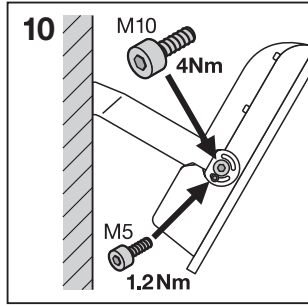

RoHS

C10449057
G11084102
03.09.19

LEDVANCE GmbH
Steinerne Furt 62
86167 Augsburg, Germany
www.ledvance.com