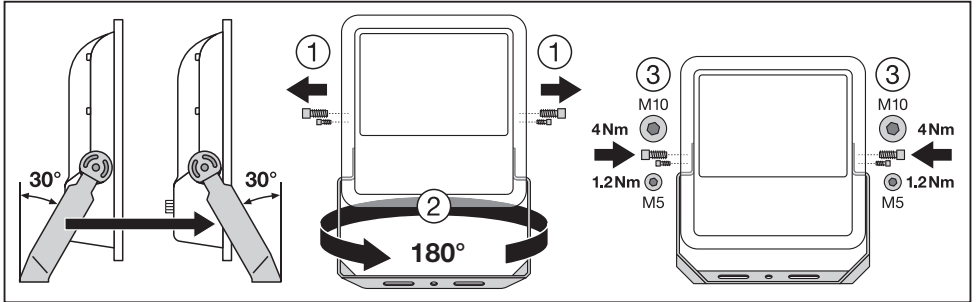

RoHS

C10449057
G11084102
03.09.19

LEDVANCE GmbH
Steinerne Furt 62
86167 Augsburg, Germany
www.ledvance.com