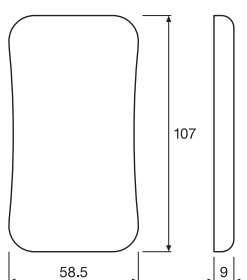

### Dimensions & Weight

Length	107.00 mm
Width	58.50 mm
Height	9.00 mm
Product weight	60.00 g