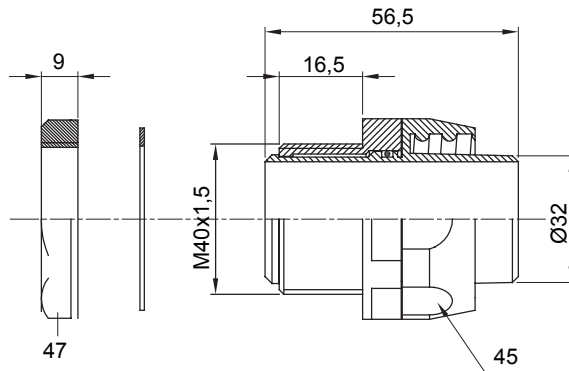

Straight and revolving coupling device for sheath with IP54 protection degree.

Colour	Black RAL 9005	IP degree	IP54
ISO pitch	M 40x1.5	Sheath Ø (mm)	32
Type	Revolving	Electrocod	210

DIMENSIONAL

TECHNICAL SYMBOLOGY