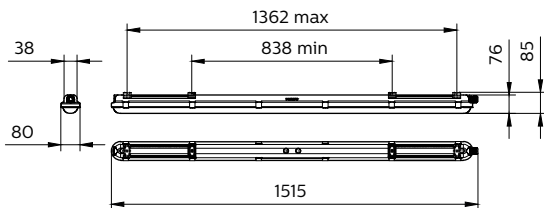

### Mechanical and Housing

Housing Material	Polycarbonate
Reflector material	Steel
Optic material	Polycarbonate
Optical cover material	Polycarbonate
Fixation material	Stainless steel
Housing Color	Gray
Optical cover finish	Frosted
Overall length	1,515 mm
Overall width	80 mm
Overall height	76 mm
Dimensions (Height x Width x Depth)	76 x 80 x 1515 mm
Ingress protection code	IP65 [Dust penetration-protected, jet-proof]
Mech. impact protection code	IK08 [5 J vandal-protected]
Net Weight (Piece)	1.820 kg

## Dimensional drawing