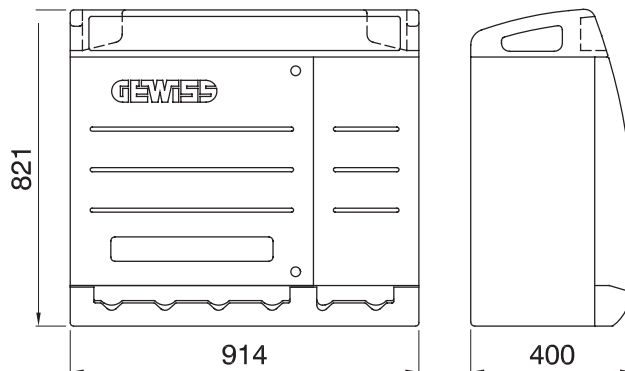

Product Data Sheet

GW68600F

68 ACS Range

The distribution board for construction sites type Q-BOX are designed to withstand the effects of wear, impact and the stress caused by atmosph. They come in pre-wired versions fitted with interlocked socket-outlets (with or without a fuse-holder) up to 63A, or socket-outlets type IEC 309.. The wired versions are also equipped with accessories like the emergency push-button, lockable doors, stainless steel tear-proof cable-fastening hooks, and built-in transportation handles on the upper part of the board. To ensure the best possible positioning on the construction site, 68 Q-BOX ACS boards can be surface-mounted, floor-mounted or fitted on poles.

Type	Q-BOX 6 ACS	board type	Wired
Colour	Light blue	Outer dim. LxHxD (mm)	914x821x400
Weight (kg)	30	Accordance with Standards	EN 61439-4 (ACS)
Characteristics	UV resistance (EN 62208)	IP degree	IP55
Mechanical resistance	IK10	Glow wire test	650 °C
Thermo-pressure with ball	70 °C	Insulation class	II
Power supply	Fixed plug	No. of poles	3P+N+E
Power suppliable (kW)	33	Mains switch	MCB 63A 4P 6kA
MCB'S MT main RCCB	RCCB 63A 4P 0,03A - AC type	Circuits protection	Fuse
No. socket outlets	6	Socket-outlet 2P+E 16A - IB	2
Socket-outlet 3P+E 16A - IB	2	Socket-out 3P+E 32A - IB	2
Emergency push-button	Yes	Electrocod	139

DIMENSIONAL

TECHNICAL SYMBOLOGY

EN 61439-4 (ACS)

UV resistance (EN 62208)

IP

IP55

IK

IK10