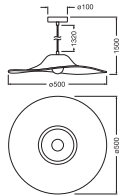

Product features

- Housing material: felt
- Textile cable

TECHNICAL DATA

Electrical data

Nominal voltage	220...240 V
Mains frequency	50...60 Hz
Protection class	I
Operating mode	Mains voltage

Dimensions & Weight

Diameter	500.00 mm
Height	1500.00 mm
Product weight	500.00 g

DECOR FELT HAT PENDANT
1XE27 DG

Materials & Colors

Product color	Dark gray
Housing color	Dark gray
Body material	Felt Steel
Glow Wire Test according to IEC 60695-2-12	650 °C
Mercury content	0.0 mg