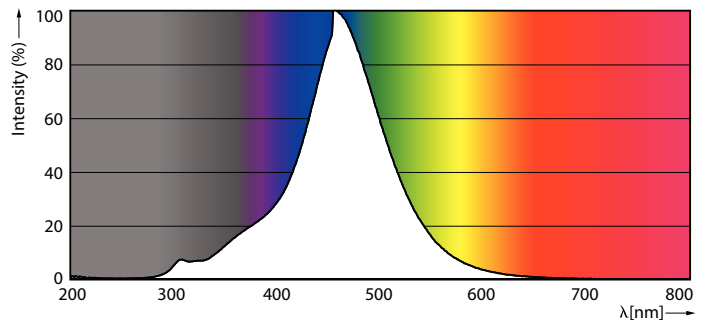

Classic filament LEDbulbs

Bulb Shape	T32
Net Weight (Piece)	0.038 kg

Approval and Application

Energy Consumption kWh/1000 h	3 kWh
EU RoHS compliant	Yes
EyeComfort	Yes
LED Innovations	EyeComfort
Flickering value (PstLM) - Flickering value as per EN 61000-3-3	1
Stroboscopic effect visibility measure (SVM)	0.4
Ambient temperature range	-20 to +40 °C

Application Conditions

can it be used in closed luminaires	No

Product Data

Order product name	LED classic 11W T32 E27 smoky ND RFSRT4
Full product name	LED classic 11W T32 E27 smoky ND RFSRT4
Full product code	871869975967400
Order code	929002380701
Material Nr. (12NC)	929002380701
Numerator - Quantity Per Pack	1
EAN/UPC - Product/Case	8718699759674
Numerator - Packs per outer box	4
EAN/UPC - Case	8718699759681

Dimensional drawing

Product	D	C
LED classic 11W T32 E27 smoky ND RFSRT4	32 mm	140 mm

Photometric data

General uniform lighting - LED classic 11W T32 E27 smoky ND RFSRT4

Spectral Power Distribution Colour - LED classic 11W T32 E27 smoky ND RFSRT4