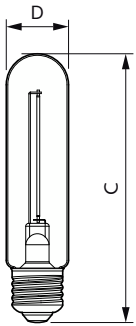

Classic filament LEDbulbs

Bulb Shape	T32
Net Weight (Piece)	0.038 kg

Approval and Application

Energy Consumption kWh/1000 h	3 kWh
EU RoHS compliant	Yes
EyeComfort	Yes
LED Innovations	EyeComfort
Flickering value (PstLM) - Flickering value as per EN 61000-3-3	1
Stroboscopic effect visibility measure (SVM)	0.4
Ambient temperature range	-20 to +40 °C

Application Conditions

can it be used in closed luminaires	No

Product Data

Order product name	LED classic 11W T32 E27 smoky ND RFSRT4
Full product name	LED classic 11W T32 E27 smoky ND RFSRT4
Full product code	871869975967400
Order code	929002380701
Material Nr. (12NC)	929002380701
Numerator - Quantity Per Pack	1
EAN/UPC - Product/Case	8718699759674
Numerator - Packs per outer box	4
EAN/UPC - Case	8718699759681

Dimensional drawing

Product	D	C
LED classic 11W T32 E27 smoky ND RFSRT4	32 mm	140 mm