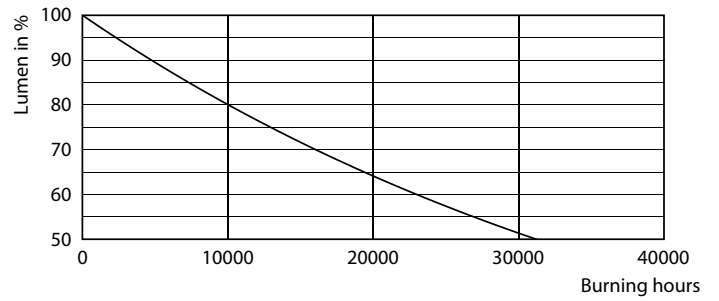

Lumen Maintenance Diagram - LED classic 11W T32 E27 smoky ND RFSRT4