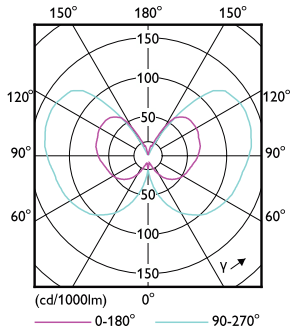

Classic filament LEDbulbs

Photometric data

Light Distribution Diagram - LED classic 11W T32 E27 smoky ND RFSRT4