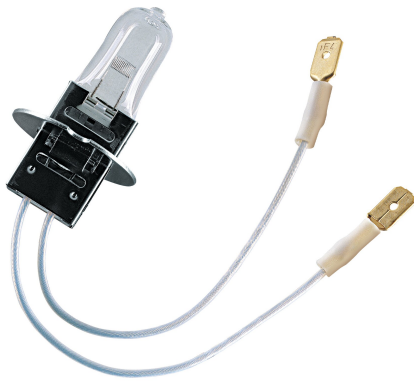

PRODUCT DATASHEET

64318 A 45-15

Halogen lamps, current-controlled with PK30d base | Halogen lamps, current-controlled with PK30d base

TECHNICAL DATA

Electrical data

Nominal wattage	45 W
Construction wattage	45.00 W
Nominal voltage	6.8 V

Photometrical data

Luminous flux	800 lm
Luminous efficacy	17 lm/W
Color temperature	3000 K
Color rendering index Ra	100
Light color	1030

Dimensions & Weight

Overall length	58.00 mm
Length with base excl. base pins/connection	30,00 mm
Light center length (LCL)	16,0 mm
Diameter	13,5 mm
Product weight	0.00 g

Order reference	64318
-----------------	-------

Energy labelling regulation data acc EU 2019/2015

Light source cap-type (or other electric interface)	PK30d
Length	58.00 mm
Height	13,5 mm
Width	13,5 mm

Safety advice