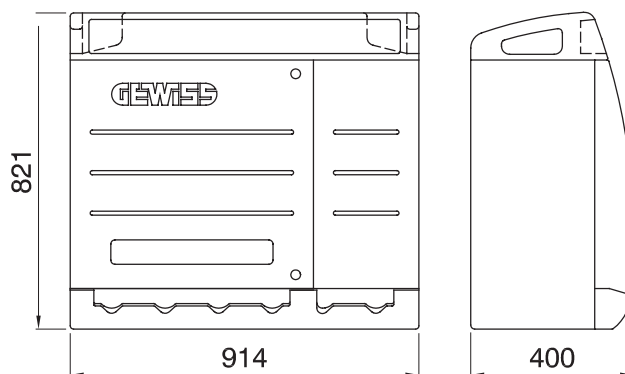

Product Data Sheet

GW68596

68 ACS Range

The distribution board for construction sites type Q-BOX are designed to withstand the effects of wear, impact and the stress caused by atmosph. They come in pre-wired versions fitted with interlocked socket-outlets (with or without a fuse-holder) up to 63A, or socket-outlets type IEC 309.. The wired versions are also equipped with accessories like the emergency push-button, lockable doors, stainless steel tear-proof cable-fastening hooks, and built-in transportation handles on the upper part of the board. To ensure the best possible positioning on the construction site, 68 Q-BOX ACS boards can be surface-mounted, floor-mounted or fitted on poles.

Type	Q-BOX 6 ACS	board type	Wired
Colour	Light blue	Outer dim. LxHxD (mm)	914x821x400
Weight (kg)	30	Accordance with Standards	EN 61439-4 (ACS)
Characteristics	UV resistance (EN 62208)	IP degree	IP55
Mechanical resistance	IK10	Glow wire test	650 °C
Thermo-pressure with ball	70 °C	Insulation class	II
Power supply	Fixed plug	No. of poles	3P+N+E
Power suppliable (kW)	17	Mains switch	RCBO 32A 4P 6 kA 0,03A - AC type
Circuits protection	MCB	No. socket outlets	6
Socket-outlet 2P+E 16A - IB	3	Socket-outlet 3P+E 16A - IB	2
Socket-outlet 3P+N+E 16A - IB	1	Emergency push-button	Yes
Electrocod	139		

DIMENSIONAL

TECHNICAL SYMBOLOGY

EN 61439-4 (ACS)

UV resistance (EN 62208)

IP

IP55

IK

IK10