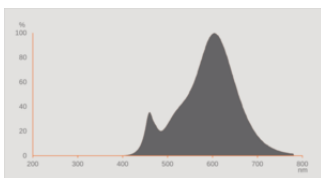

PRODUCT DATASHEET LED VALUE CLAS A 150 19 W/2700 K E27

LED VALUE CLASSIC A | LED lamps, classic bulb shape

Areas of application

- Domestic applications
- General illumination
- Outdoor use in suitable outdoor luminaires only

Photometrical data

Luminous flux	2452 lm
Nominal useful luminous flux 90°	2452 lm
Luminous efficacy	129 lm/W
Lumen main.fact.at end of nom.life time	0.70
Light color (designation)	Warm White
Color temperature	2700 K
Color rendering index Ra	≥80
Light color	827
Standard deviation of color matching	≤6 sdcn
Rated LLMF at 6,000 h	0.80
Flickering metric (Pst LM)	≤1
Stroboscope effect metric (SVM)	≤0.9

LISO spectral power distribution
2700K CRI80 v1

Light technical data

Beam angle	200 °
Warm-up time (60 %)	0.50 s
Starting time	< 0.5 s

Dimensions & Weight

Overall length	129.00 mm
Diameter	68.00 mm
Maximum diameter	68 mm
Product weight	89.00 g