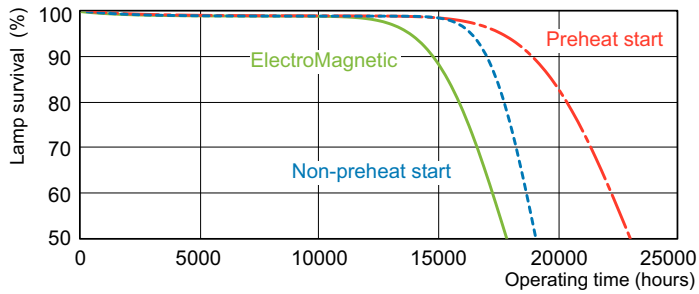

MASTER TL-D Food

Dimensional drawing

Product	D (max)	A (max)	B (max)	B (min)	C (max)
MASTER TL-D Food 18W/79 SLV/25	28 mm	589.8 mm	596.9 mm	594.5 mm	604 mm

Photometric data

Spectral Power Distribution Colour - MASTER TL-D Food 18W/79 SLV/25

Lifetime

Life Expectancy Diagram - MASTER TL-D Food 18W/79 SLV/25

Life Expectancy Diagram - MASTER TL-D Food 18W/79 SLV/25

MASTER TL-D Food

Lifetime

Lumen Maintenance Diagram - MASTER TL-D Food 18W/79 SLV/25