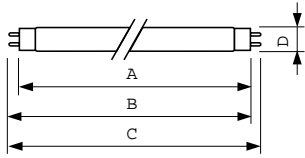

Operating and Electrical	
Power Consumption	18.0 W
Lamp Current (Nom)	0.360 A
Voltage (Nom)	59 V
Voltage (Nom)	59 V

Controls and Dimming	
Dimmable	Yes

Mechanical and Housing	
Bulb Shape	T8 [26 mm (T8)]

Approval and Application	
Mercury (Hg) Content (Nom)	5.0 mg
Energy Consumption kWh/1000 h	23 kWh

Product Data	
Full product code	871150070621840
Order product name	MASTER TL-D Food 18W/79 SLV/25
Order code	928048002043
Numerator - Quantity Per Pack	1
Numerator - Packs per outer box	25
Material number (12NC)	928048002043
Full product name	MASTER TL-D Food 18W/79 SLV/25
EAN/UPC - Case	8711500613080

MASTER TL-D Food

Dimensional drawing

Product	D (max)	A (max)	B (max)	B (min)	C (max)
MASTER TL-D Food 18W/79 SLV/25	28 mm	589.8 mm	596.9 mm	594.5 mm	604 mm

Photometric data

Spectral Power Distribution Colour - MASTER TL-D Food 18W/79 SLV/25