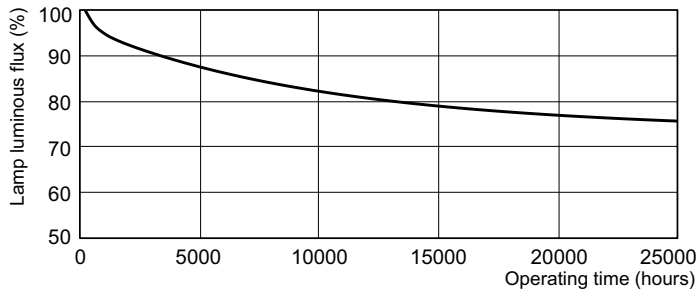

MASTER TL-D Food

Dimensional drawing

Product	D (max)	A (max)	B (max)	B (min)	C (max)
MASTER TL-D Food 18W/79 SLV/25	28 mm	589.8 mm	596.9 mm	594.5 mm	604 mm

Photometric data

Spectral Power Distribution Colour - MASTER TL-D Food 18W/79 SLV/25

Lifetime

Life Expectancy Diagram - MASTER TL-D Food 18W/79 SLV/25

Life Expectancy Diagram - MASTER TL-D Food 18W/79 SLV/25

MASTER TL-D Food

Lifetime

Lumen Maintenance Diagram - MASTER TL-D Food 18W/79 SLV/25