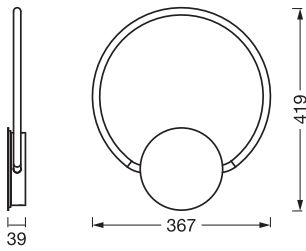

### Photometrical data

Luminous flux	800 lm
Total luminous flux of contained light sources	1200 lm
Luminous efficacy	80 lm/W
Color temperature	3000 K
Light color (designation)	Warm White
Color rendering index Ra	> 80
Standard deviation of color matching	6 sdc <sub>m</sub>
Flickering metric (Pst LM)	< 1
Stroboscope effect metric (SVM)	< 0,4
Photobiological safety group acc. to EN62778	RG0
Beam angle	360 °

### Dimensions & Weight

Length	367.00 mm
Width	39.00 mm
Height	419.00 mm
Product weight	800.00 g

DECOR AURA WALL 10W 830  
CLICK SEL