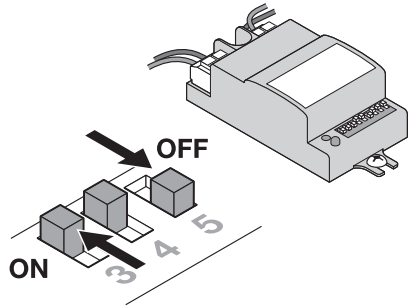

1	2	3	
ON	ON	ON	100 %
-	ON	ON	75 %
ON	-	ON	50 %
-	-	ON	25 %
-	-	-	10 %

4	5	6	
ON	ON	ON	5 s
-	ON	ON	30 s
ON	-	ON	90 s
-	-	ON	3 min
ON	ON	-	20 min
-	-	-	30 min

7	8	9	
ON	ON	ON	2 LUX
ON	ON	-	10 LUX
-	ON	-	25 LUX
ON	-	-	50 LUX
-	-	-	Disable

Detection Area