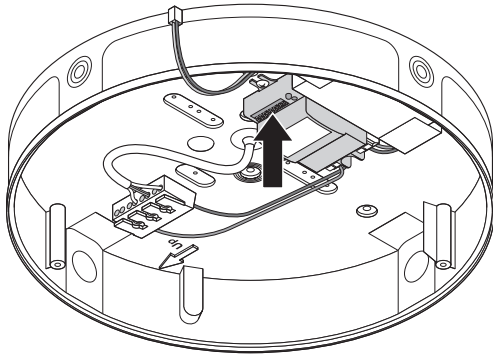

1	2	3	
ON	ON	ON	100 %
-	ON	ON	75 %
ON	-	ON	50 %
-	-	ON	25 %
-	-	-	10 %

4	5	6	
ON	ON	ON	5 s
-	ON	ON	30 s
ON	-	ON	90 s
-	-	ON	3 min
ON	ON	-	20 min
-	-	-	30 min

7	8	9	
ON	ON	ON	2 LUX
ON	ON	-	10 LUX
-	ON	-	25 LUX
ON	-	-	50 LUX
-	-	-	Disable

Detection Area