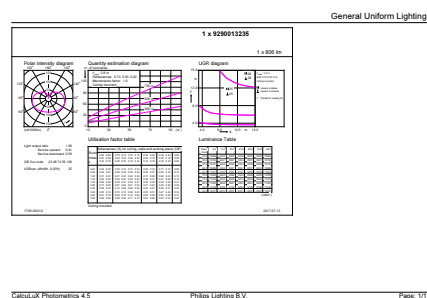

LEDbulb CLA 7W A60 E27 840 FR-GUL