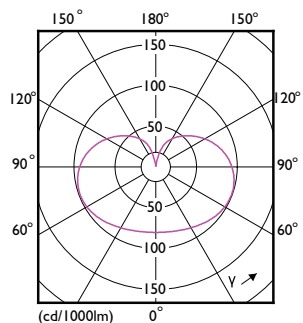

Dane fotometryczne

LEDbulb CLA A60 7W E27 840 FR-LDD