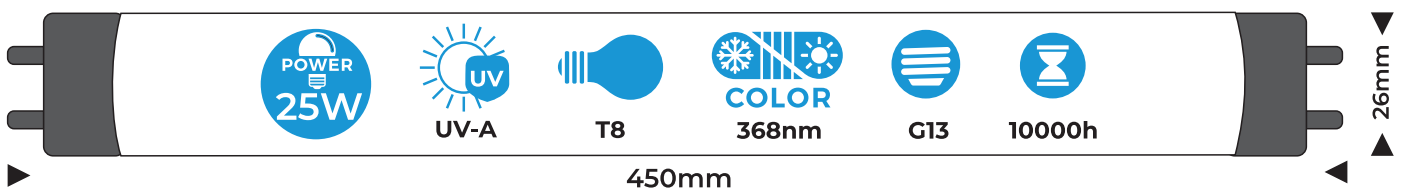

PATRON

FLUORESCENT TUBE GLASS ONLY

05868

Manufactured in PRC

 Strada Alexandru Ghica 148,
Alexandria, Romania

 Strada Ștefan cel Mare 2/20,
Strășeni, Moldova

www.patronbulbs.com