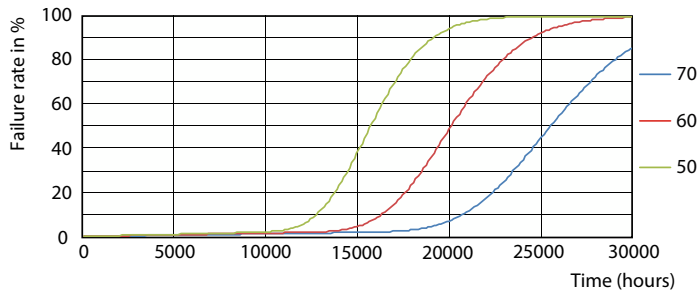

Ecofit Ledtubes T8

Photometric data

© 2015 Philips Lighting B.V. Page 10 of 17

General uniform lighting - Ecofit LEDtube 1200mm 16W 865 T8

Lifetime

Life Expectancy Diagram