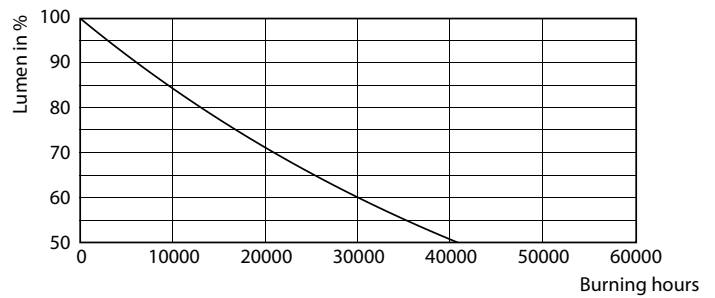

Lumen Maintenance Diagram - Ecofit LEDtube 1200mm 16W 865 T8

Lumen Maintenance Diagram - Ecofit LEDtube 1200mm 16W 865 T8