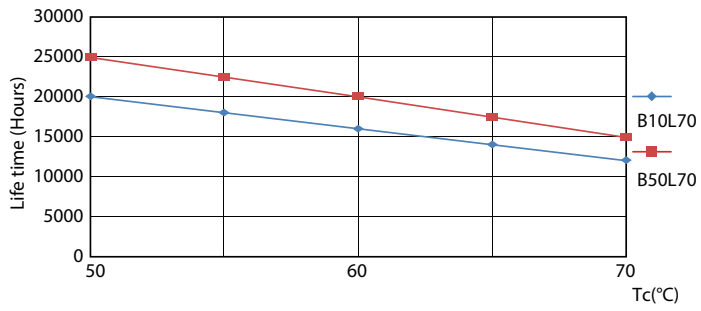

Ecofit Ledtubes T8

Lifetime

LEDtube ECO SLR 16W 20K LifetimeVsTc-LED