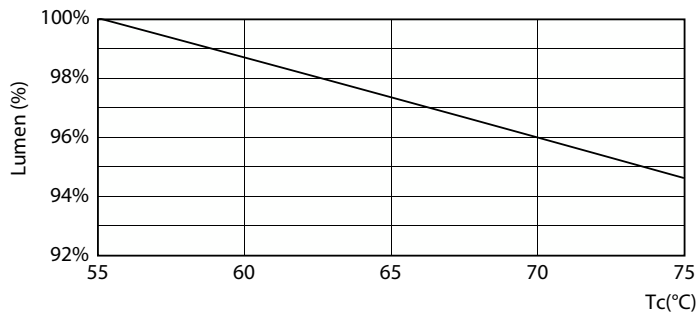

LEDtube ECO SLR 16W 20K FailureRate-LED

Lumen Maintenance Diagram - Ecofit LEDtube 1200mm 16W 865 T8

Lumen Maintenance Diagram - Ecofit LEDtube 1200mm 16W 865 T8