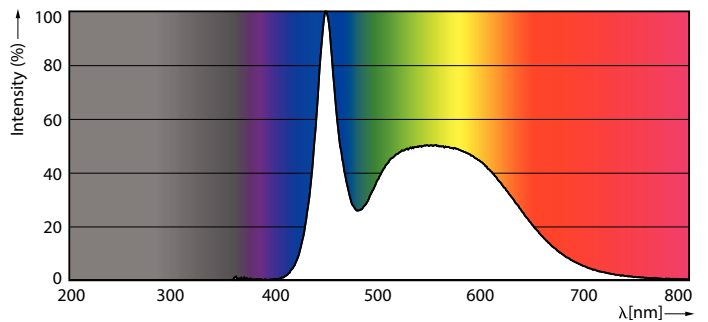

Spectral Power Distribution Colour - Ecofit LEDtube 1200mm 16W 865 T8