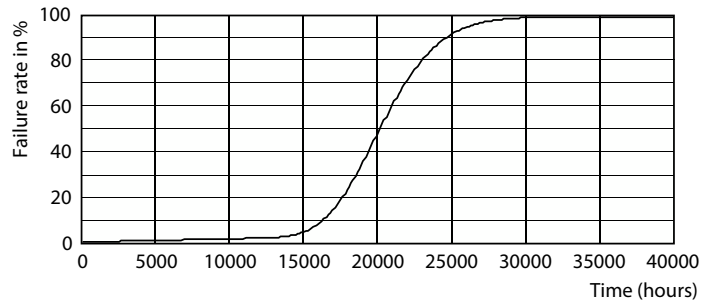

Ecofit Ledtubes T8

Photometric data

© 2015 Philips Lighting B.V. Page 10 of 17

General uniform lighting - Ecofit LEDtube 1200mm 16W 865 T8

Lifetime

Life Expectancy Diagram