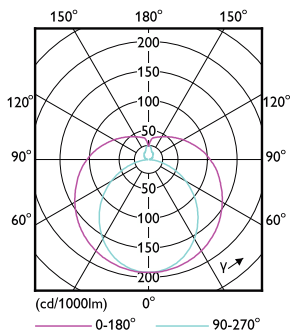

## Dimensional drawing

Product	D1	D2	A1	A2	A3
Ecofit LEDtube 1200mm 16W 865 T8	25.7 mm	28 mm	1,198 mm	1,205 mm	1,212 mm

## Photometric data

Light Distribution Diagram - Ecofit LEDtube 1200mm 16W 865 T8

Spectral Power Distribution Colour - Ecofit LEDtube 1200mm 16W 865 T8