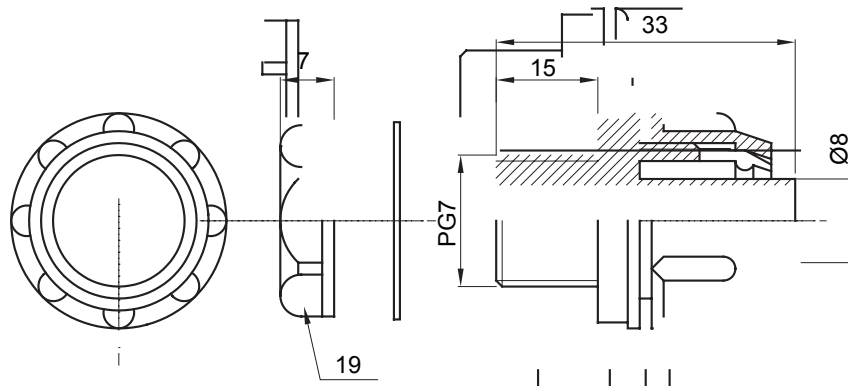

Straight and revolving coupling device for sheath with IP54 protection degree.

Colour	Grey RAL 7035	IP degree	IP54
PG pitch	7	Sheath Ø (mm)	8
Type	Fixed	Electrocod	210

DIMENSIONAL

TECHNICAL SYMBOLOGY

IP

IP54