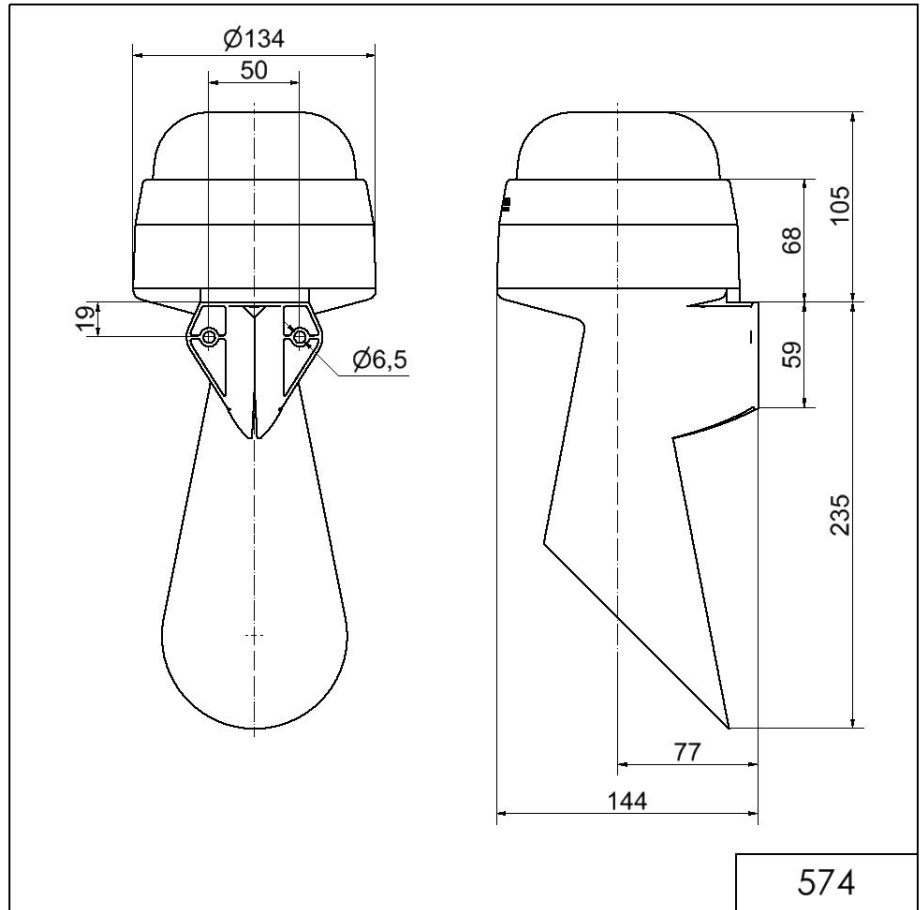

Midi Horns and Sirens / Horn for bracket mounting 574/575
Signal horn WM Contin. tone 115-230VAC G

DRAWING

! For additional installation and mounting information, refer to the appropriate user guide at www.werma.com. This printed copy is for information only and is subject to alteration.