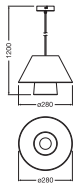

### Dimensions & Weight

Diameter	280.00 mm
Height	1200.00 mm
Product weight	600.00 g

DECOR BAMBOO PAPER HUT  
PEND 280 E27