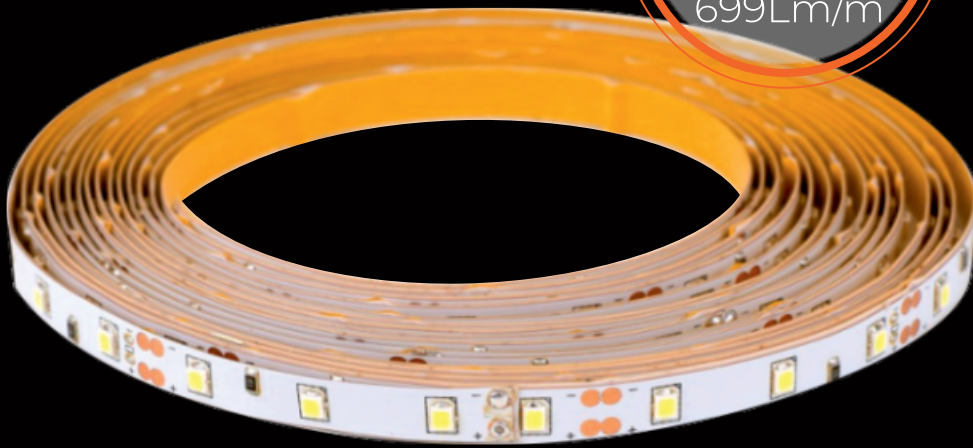

THORGEON

LIGHTING

LED STRIP

16006

Scan me

www.thorgeon.com/16006

Manufactured in PRC

thorgeon

COLOR
4000K

LUMENS
3495

12V

IP20

5m

DIMM 5-100%
 >1 sek
 60000h
 10000+ **-30°C** **+30°C**
 INDOOR

www.thorgeon.com
SIA "ATTA-1", Daugavgrivas street 77,
Riga, Latvia, LV-1007

4751029897831
Developed in Latvia