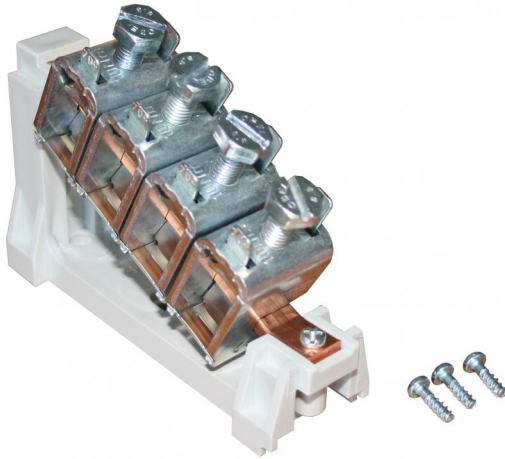

Terminal block

Abox 700 KLS-70²

Abox 700 KLS-70²

Terminal block

Productnumber: 84007001

Dimensions: 220 x 150 x 30 mm

Connecting terminal acc. to DIN EN 60998 (VDE 0613), $U_i=690V$

1-pole - 70 mm²

Technical Data

Dimensions

Width:	220 mm
Length:	150 mm
Height:	30 mm

Material characteristics

Industry quality:	no
Flammability class according with UL94:	V2
Glow-wire flammability according to EN 60695-2-11:	960 °C