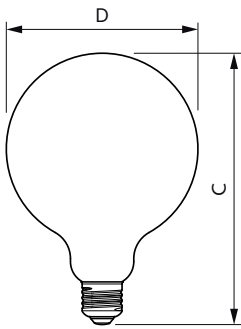

Classic filament LEDbulbs

Bulb Shape	G120
Net Weight (Piece)	0.100 kg

Approval and Application

Energy Efficiency Class	D
Energy Consumption kWh/1000 h	13 kWh
EPREL Registration Number	374860
EU RoHS compliant	Yes
EyeComfort	Yes
LED Innovations	EyeComfort
Flickering value (PstLM) - Flickering value as per EN 61000-3-3	1
Stroboscopic effect visibility measure (SVM)	0.4

Dimensional drawing

Product	D	C
LED cla 120W G120 E27 WW FR ND RFSRT4	124 mm	177 mm

Photometric data

General uniform lighting - LED cla 120W G120 E27 WW FR ND RFSRT4

Spectral Power Distribution Colour - LED cla 120W G120 E27 WW FR ND RFSRT4