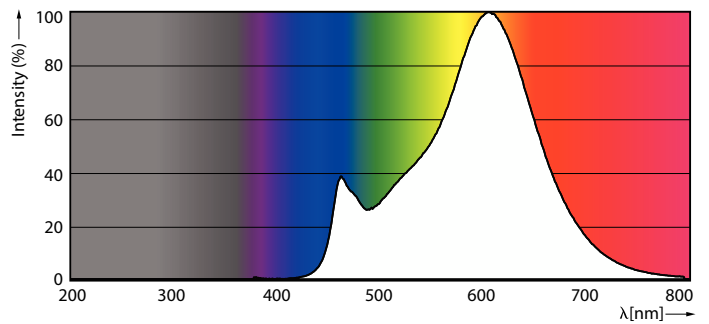

General uniform lighting - LED cla 120W G120 E27 WW FR ND RFSRT4

Spectral Power Distribution Colour - LED cla 120W G120 E27 WW FR ND RFSRT4