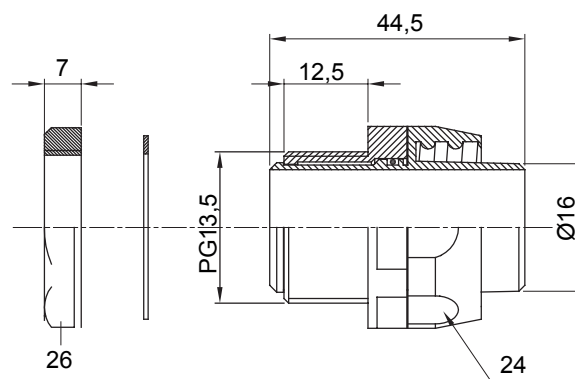

Straight and revolving coupling device for sheath with IP54 protection degree.

Colour	Black RAL 9005	IP degree	IP54
PG pitch	13.5	Sheath Ø (mm)	16
Type	Revolving	Electrocod	210

### DIMENSIONAL