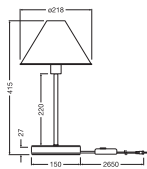

- Housing material: metal and papier-mâché
- Dimmable by inline switch (only floor and table luminaire)
- Textile cable

TECHNICAL DATA

Electrical data

Nominal voltage	220...240 V
Mains frequency	50...60 Hz
Protection class	II
Operating mode	Mains voltage

Dimensions & Weight

Diameter	218.00 mm
Height	415.00 mm
Product weight	1350.00 g
Cable length	2650 mm

DECOR PULP TABLE DIM E14 WT

Materials & Colors

Product color	White
Housing color	White
Body material	Paper mache Steel

DOWNLOAD DATA

	Documents and certificates	Document name
	User instruction / safety instructions	UI DECOR TABLE & FLOOR E27/E14
	Declarations of conformity	DECOR LUM

LOGISTICAL DATA

Product code	Packaging unit (Pieces/Unit)	Dimensions (length x width x height)	Gross weight	Volume
4058075837966	Folding box 1	227 mm x 227 mm x 373 mm	1668.00 g	19.22 dm ³
4058075837973	Shipping box 2	464 mm x 239 mm x 388 mm	4091.00 g	43.03 dm ³