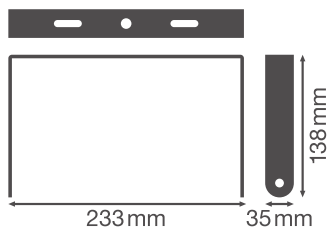

PRODUCT DATASHEET

HB COMP V BRACKET 225W

HIGH BAY COMPACT BRACKETS | Mounting accessory for HIGHBAY COMPACT luminaires

Product features

- Brackets made of black steel
- Adjustable swivel angle: $\pm 60^\circ$

TECHNICAL DATA

Dimensions & Weight

Length	233 mm
Width	35 mm
Height	138 mm
Product weight	327.00 g

HB COMP V BRACKET

Materials & Colors

Product color	Black
Body material	Steel

DOWNLOAD DATA

Documents and certificates	Document name
----------------------------	---------------

User instruction / safety instructions

UI HIGHBAY COMPACT V

Tender texts	Document name
--------------	---------------

Tender documents

HIGH BAY COMPACT BRACKETS 225W-EN

LOGISTICAL DATA

Product code	Packaging unit (Pieces/Unit)	Dimensions (length x width x height)	Gross weight	Volume
4058075715332	Folding box 1	146 mm x 41 mm x 237 mm	373.00 g	1.42 dm ³
4058075715349	Shipping box 5	221 mm x 154 mm x 259 mm	2047.00 g	8.81 dm ³