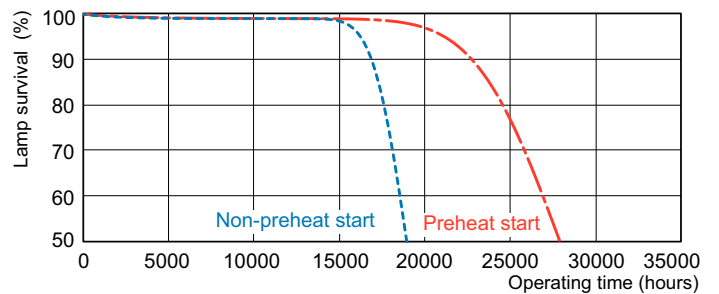

Product data

General Information		Operating and Electrical	
Cap-Base	G5 [G5]	Power Consumption	34.9 W
Features	na [Not Applicable]	Lamp Current (Nom)	0.175 A
Flux measurement reference	Sphere		
Light Technical		Controls and Dimming	
Color Code	840 [CCT of 4000K]	Dimmable	Yes
Luminous Flux	3,315 lumen		
Color Designation	Cool White (CW)	Mechanical and Housing	
Chromaticity Coordinate X (Nom)	0.38	Bulb Shape	T5 [16 mm (T5)]
Chromaticity Coordinate Y (Nom)	0.38		
Correlated Color Temperature (Nom)	4000 K	Approval and Application	
Luminous Efficacy (rated) (Nom)	94 lm/W	Mercury (Hg) Content (Nom)	1.2 mg
Color rendering index (CRI)	80	Energy Consumption kWh/1000 h	35 kWh
		EPREL Registration Number	423,543

Photometric data

Spectral Power Distribution Colour - MASTER TL5 HE 35W/840 SLV/40

Lifetime

Life Expectancy Diagram - MASTER TL5 HE 35W/840 SLV/40

Life Expectancy Diagram - MASTER TL5 HE 35W/840 SLV/40

MASTER TL5 High Efficiency