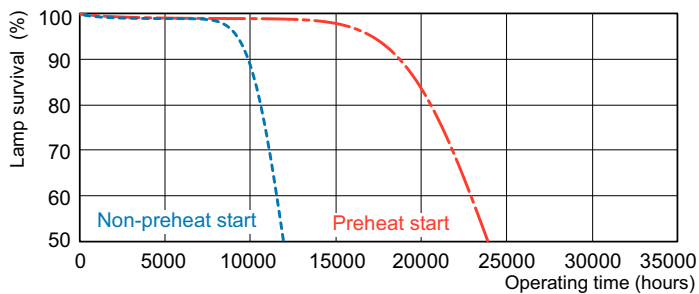

Product data

General Information		Operating and Electrical	
Cap-Base	G5 [G5]	Power Consumption	34.9 W
Features	na [Not Applicable]	Lamp Current (Nom)	0.175 A
Flux measurement reference	Sphere		
Light Technical		Controls and Dimming	
Color Code	840 [CCT of 4000K]	Dimmable	Yes
Luminous Flux	3,315 lumen		
Color Designation	Cool White (CW)	Mechanical and Housing	
Chromaticity Coordinate X (Nom)	0.38	Bulb Shape	T5 [16 mm (T5)]
Chromaticity Coordinate Y (Nom)	0.38		
Correlated Color Temperature (Nom)	4000 K	Approval and Application	
Luminous Efficacy (rated) (Nom)	94 lm/W	Mercury (Hg) Content (Nom)	1.2 mg
Color rendering index (CRI)	80	Energy Consumption kWh/1000 h	35 kWh
		EPREL Registration Number	423,543

Photometric data

Spectral Power Distribution Colour - MASTER TL5 HE 35W/840 SLV/40

Lifetime

Life Expectancy Diagram - MASTER TL5 HE 35W/840 SLV/40

Life Expectancy Diagram - MASTER TL5 HE 35W/840 SLV/40

MASTER TL5 High Efficiency