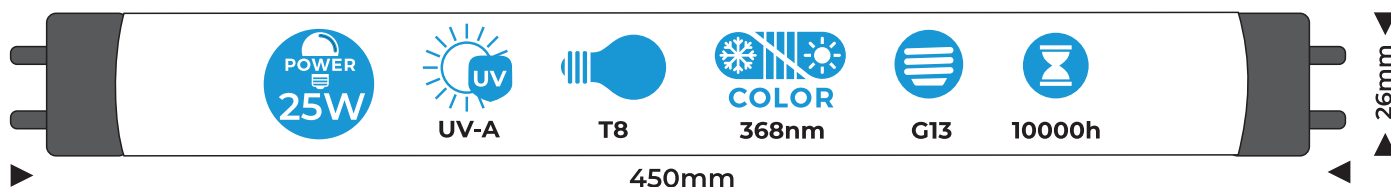

PATRON

FLUORESCENT TUBE GLASS+FILM

05869

Manufactured in PRC

 Strada Alexandru Ghica 148,
Alexandria, Romania

 Strada Ștefan cel Mare 2/20,
Strășeni, Moldova

www.patronbulbs.com