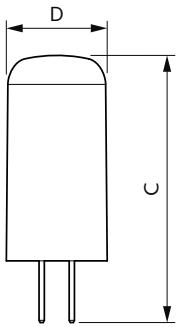

Dimensional drawing

Product	D	C
CorePro LEDcapsuleLV 1.8-20W GY6.35 830	13 mm	35 mm

Photometric data

General uniform lighting - CorePro LEDcapsuleLV 1.8-20W GY6.35 830

Spectral Power Distribution Colour - CorePro LEDcapsuleLV 1.8-20W GY6.35 830