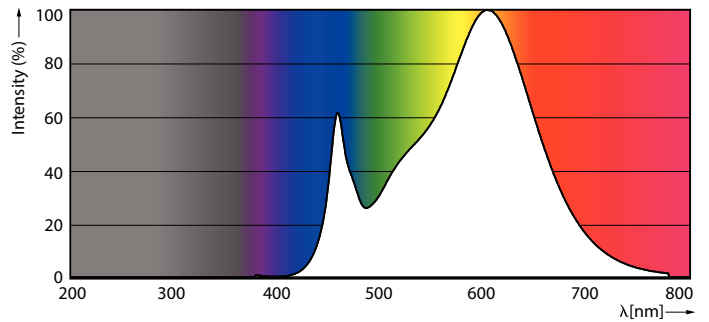

General uniform lighting - CorePro LEDcapsuleLV 1.8-20W GY6.35 830

Spectral Power Distribution Colour - CorePro LEDcapsuleLV 1.8-20W GY6.35 830