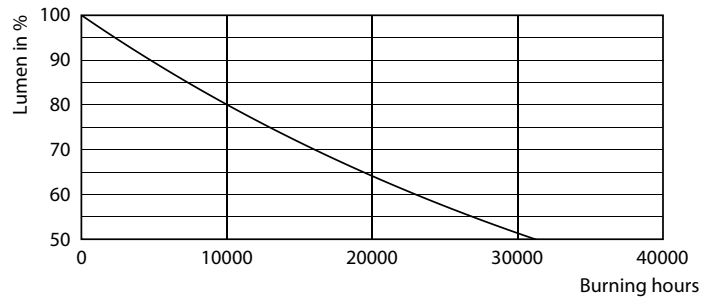

CorePro LEDcapsule LV

Photometric data

Light Distribution Diagram - CorePro LEDcapsuleLV 1.8-20W GY6.35 830

Lifetime

Life Expectancy Diagram

Lumen Maintenance Diagram - CorePro LEDcapsuleLV 1.8-20W GY6.35 830