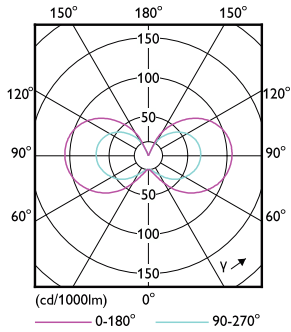

Product data

General Information	
Cap-Base	GY6.35
Nominal lifetime	15,000 hour(s)
Switching Cycle	50,000
Lighting Technology	LED
Flux measurement reference	Sphere

Light Technical	
Color Code	830 [CCT of 3000K]
Beam Angle (Nom)	300 degree(s)
Luminous Flux	215 lm
Color Designation	White (WH)
Correlated Color Temperature (Nom)	3000 K
Luminous Efficacy (rated) (Nom)	119.00 lm/W
Color Consistency	<6
Color rendering index (CRI)	80
LLMF At End Of Nominal Lifetime (Nom)	70 %
Photobiological safety according to EN 62471	RG1

Dimensional drawing

Product	D	C
CorePro LEDcapsuleLV 1.8-20W GY6.35 830	13 mm	35 mm

Photometric data

General uniform lighting - CorePro LEDcapsuleLV 1.8-20W GY6.35 830

Spectral Power Distribution Colour - CorePro LEDcapsuleLV 1.8-20W GY6.35 830

CorePro LEDcapsule LV

Photometric data

Light Distribution Diagram - CorePro LEDcapsuleLV 1.8-20W GY6.35 830

Lifetime

Life Expectancy Diagram

Lumen Maintenance Diagram - CorePro LEDcapsuleLV 1.8-20W GY6.35 830