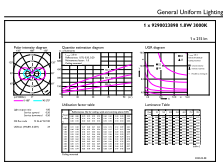

Dimensional drawing

Product	D	C
CorePro LEDcapsuleLV 1.8-20W GY6.35 830	13 mm	35 mm

Photometric data

General uniform lighting - CorePro LEDcapsuleLV 1.8-20W GY6.35 830

Spectral Power Distribution Colour - CorePro LEDcapsuleLV 1.8-20W GY6.35 830