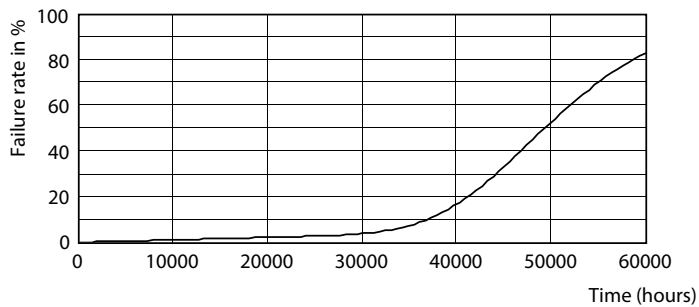

Lifetime

Life Expectancy Diagram - TForce LED Road 90-55W E40 740