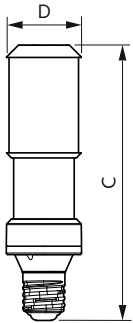

## Dimensional drawing

Product	D	C
TForce LED Road 90-55W E40 740	71 mm	262 mm