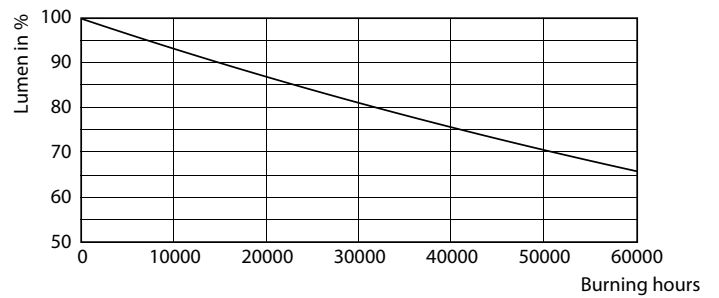

Lumen Maintenance Diagram - TForce LED Road 90-55W E40 740