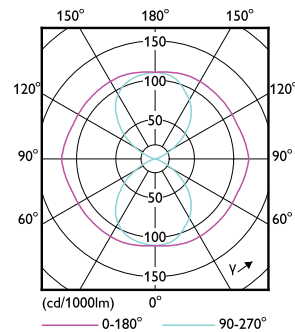

Light Distribution Diagram - TForce LED Road 90-55W E40 740