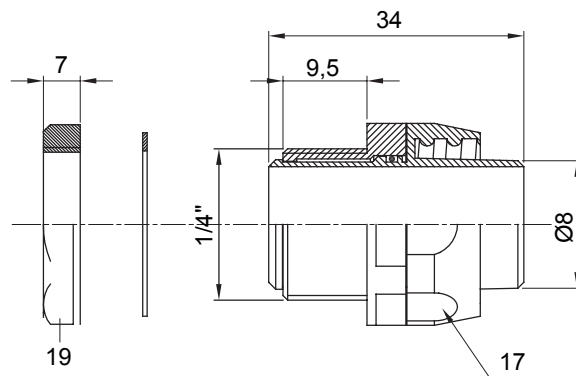

Product Data Sheet

DX54308

DF Range

Straight and revolving coupling device for sheath with IP54 protection degree.

Colour	Black RAL 9005	IP degree	IP54
GAS pitch	1/4"	Sheath Ø (mm)	8
Type	Revolving	Electrocod	210

DIMENSIONAL

TECHNICAL SYMBOLOGY

IP

IP54

STANDARDS/APPROVALS