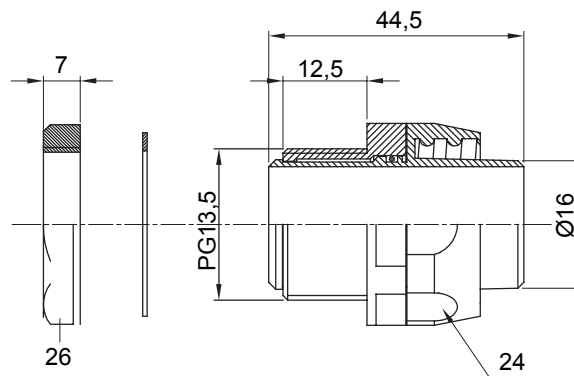

Product Data Sheet

DX54416

DF Range

Straight and revolving coupling device for sheath with IP54 protection degree.

Colour	Grey RAL 7035	IP degree	IP54
PG pitch	13.5	Sheath Ø (mm)	16
Type of pitch	PG13.5	Type	Revolving
Electrocod	210		

DIMENSIONAL

TECHNICAL SYMBOLOGY

IP

IP54

STANDARDS/APPROVALS