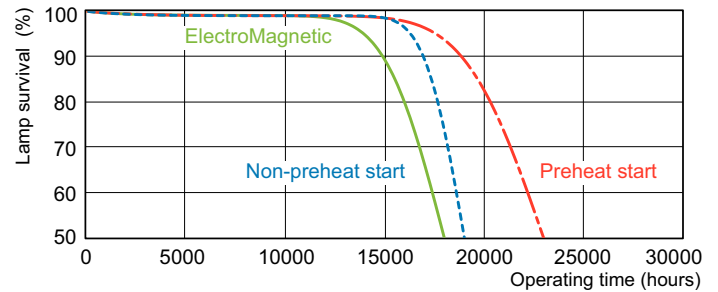

Lifetime

Life Expectancy Diagram - MASTER TL-D Super 80 38W/840 SLV/25

Life Expectancy Diagram - MASTER TL-D Super 80 38W/840 SLV/25