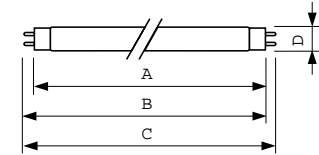

Product data

General Information		Lamp Current (Nom)	
Cap-Base	G13 [Medium Bi-Pin Fluorescent]		0.430 A
Flux measurement reference	Sphere	Controls and Dimming	
		Dimmable	Yes
Light Technical		Mechanical and Housing	
Color Code	840 [CCT of 4000K]	Bulb Shape	T8 [26 mm (T8)]
Luminous Flux	3,300 lumen	Approval and Application	
Color Designation	Cool White (CW)	Mercury (Hg) Content (Nom)	1.7 mg
Chromaticity Coordinate X (Nom)	0.38	Energy Consumption kWh/1000 h	39 kWh
Chromaticity Coordinate Y (Nom)	0.38	EPREL Registration Number	423,433
Correlated Color Temperature (Nom)	4000 K	Product Data	
Luminous Efficacy (rated) (Nom)	88 lm/W	Full product code	871150055883140
Color rendering index (CRI)	81	Order product name	MASTER TL-D Super 80 38W/840 SLV/25
Operating and Electrical		Order code	927923584014
Power Consumption	38.2 W		

Dimensional drawing

Product	D (max)	A (max)	B (max)	B (min)	C (max)
MASTER TL-D Super 80 38W/840 SLV/25	28 mm	1,047.0 mm	1,054.1 mm	1,051.7 mm	1,061.2 mm

Photometric data

Spectral Power Distribution Colour - MASTER TL-D Super 80 38W/840 SLV/25