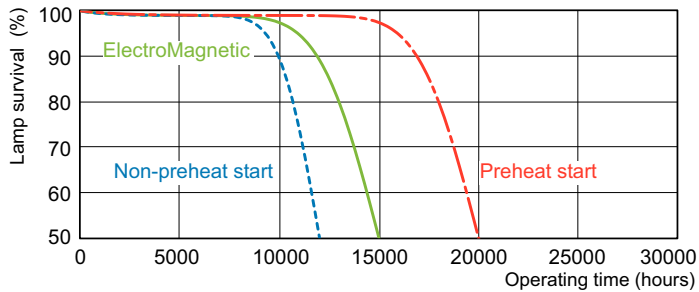

Dimensional drawing

Product	D (max)	A (max)	B (max)	B (min)	C (max)
MASTER TL-D Super 80 38W/840 SLV/25	28 mm	1,047.0 mm	1,054.1 mm	1,051.7 mm	1,061.2 mm

Photometric data

Spectral Power Distribution Colour - MASTER TL-D Super 80 38W/840 SLV/25

Lifetime

Life Expectancy Diagram - MASTER TL-D Super 80 38W/840 SLV/25

Life Expectancy Diagram - MASTER TL-D Super 80 38W/840 SLV/25

MASTER TL-D Super 80

Lifetime

Lumen Maintenance Diagram - MASTER TL-D Super 80 38W/840 SLV/25