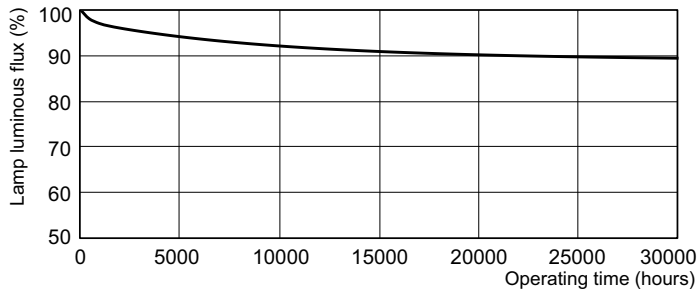

Product data

General Information		Lamp Current (Nom)	
Cap-Base	G13 [Medium Bi-Pin Fluorescent]		0.430 A
Flux measurement reference	Sphere	Controls and Dimming	
		Dimmable	Yes
Light Technical		Mechanical and Housing	
Color Code	840 [CCT of 4000K]	Bulb Shape	T8 [26 mm (T8)]
Luminous Flux	3,300 lumen	Approval and Application	
Color Designation	Cool White (CW)	Mercury (Hg) Content (Nom)	1.7 mg
Chromaticity Coordinate X (Nom)	0.38	Energy Consumption kWh/1000 h	39 kWh
Chromaticity Coordinate Y (Nom)	0.38	EPREL Registration Number	423,433
Correlated Color Temperature (Nom)	4000 K	Product Data	
Luminous Efficacy (rated) (Nom)	88 lm/W	Full product code	871150055883140
Color rendering index (CRI)	81	Order product name	MASTER TL-D Super 80 38W/840 SLV/25
Operating and Electrical		Order code	927923584014
Power Consumption	38.2 W		

Dimensional drawing

Product	D (max)	A (max)	B (max)	B (min)	C (max)
MASTER TL-D Super 80 38W/840 SLV/25	28 mm	1,047.0 mm	1,054.1 mm	1,051.7 mm	1,061.2 mm

Photometric data

Spectral Power Distribution Colour - MASTER TL-D Super 80 38W/840 SLV/25

Lifetime

Life Expectancy Diagram - MASTER TL-D Super 80 38W/840 SLV/25

Life Expectancy Diagram - MASTER TL-D Super 80 38W/840 SLV/25

MASTER TL-D Super 80

Lifetime

Lumen Maintenance Diagram - MASTER TL-D Super 80 38W/840 SLV/25